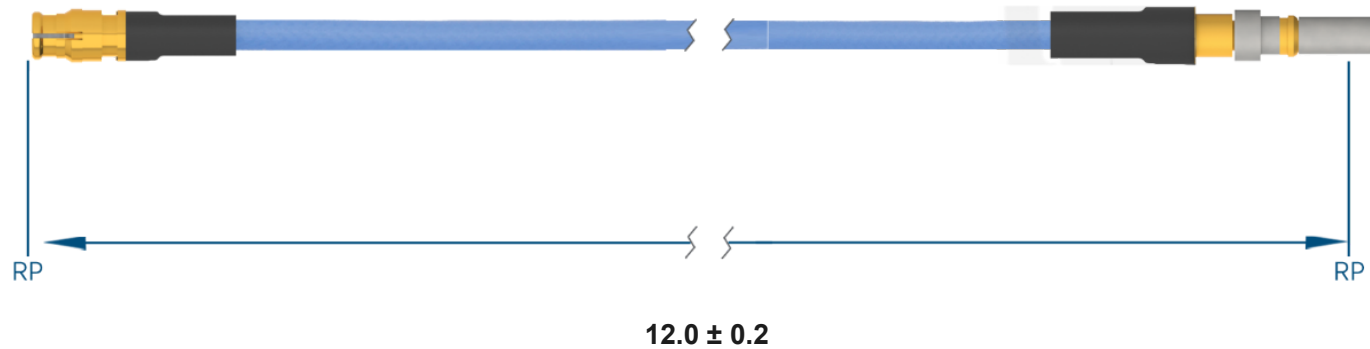

## PRODUCT DATA DRAWING

**MATERIAL**

CONNECTORS: SMP Straight Female (1221-4009)  
 VITA 67.3 SMPS Male Plug-In Contact (SF3811-60059)

CABLE: Ø.085 Flexible Coax

SHRINK TUBING: M23053/5

**PERFORMANCE**

IMPEDANCE: 50 Ohms

FREQ. RANGE: DC to 40 GHz

VSWR: 1.3:1 Max, DC to 18.0 GHz  
 1.5:1 Max, 18.0 + GHz

INSERTION LOSS: 2.19 dB Max

**NOTES**

1. See individual data drawings for connector specifications
2. Dimensions shown are in inches

## TITLE:

SMP Straight Female to VITA 67.3 SMPS Male Plug-In  
 Contact 12" Cable Assembly for Ø.085 Flexible Coax