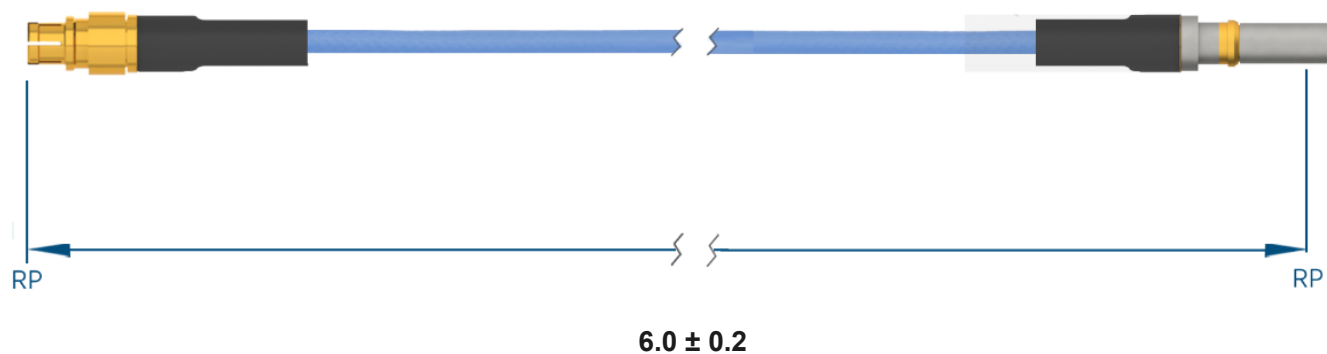

PRODUCT DATA DRAWING

**MATERIAL**

CONNECTORS: SMPM Straight Female (3221-40007)
 VITA 67.3 SMPS Male Plug-In Contact (SF3811-60060)

CABLE: Ø.047 Flexible Coax

SHRINK TUBING: M23053/5

PERFORMANCE

IMPEDANCE: 50 Ohms

FREQ. RANGE: DC to 40 GHz

VSWR: 1.4:1 Max, DC to 18.0 GHz
 1.6:1 Max, 18.0 + GHz

INSERTION LOSS: 1.89 dB Max

NOTES

1. See individual data drawings for connector specifications
2. Dimensions shown are in inches

TITLE:

SMPM Straight Female to VITA 67.3 SMPS Male Plug-In Contact 6" Cable Assembly for Ø.047 Flexible Coax

DWG. NO.

FSSMPM-047-MV67.3SMPS-060

DRAWN

2022-10-26 12:37:09