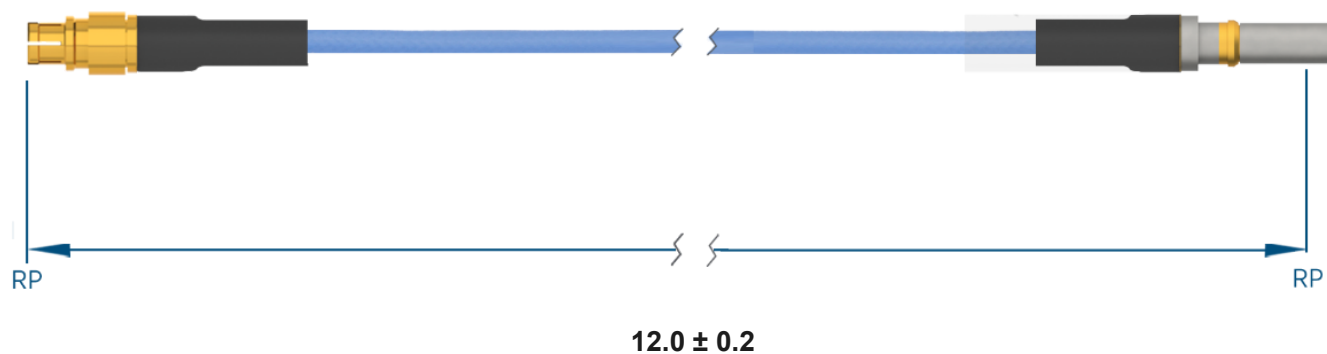

## PRODUCT DATA DRAWING

**MATERIAL**

CONNECTORS: SMPM Straight Female (3221-40007)  
 VITA 67.3 SMPS Male Plug-In Contact (SF3811-60060)

CABLE: Ø.047 Flexible Coax

SHRINK TUBING: M23053/5

**PERFORMANCE**

IMPEDANCE: 50 Ohms

FREQ. RANGE: DC to 40 GHz

VSWR: 1.3:1 Max, DC to 18.0 GHz  
 1.5:1 Max, 18.0 + GHz

INSERTION LOSS: 3.27 dB Max

**NOTES**

1. See individual data drawings for connector specifications
2. Dimensions shown are in inches

## TITLE:

SMPM Straight Female to VITA 67.3 SMPS Male Plug-In Contact 12" Cable Assembly for Ø.047 Flexible Coax