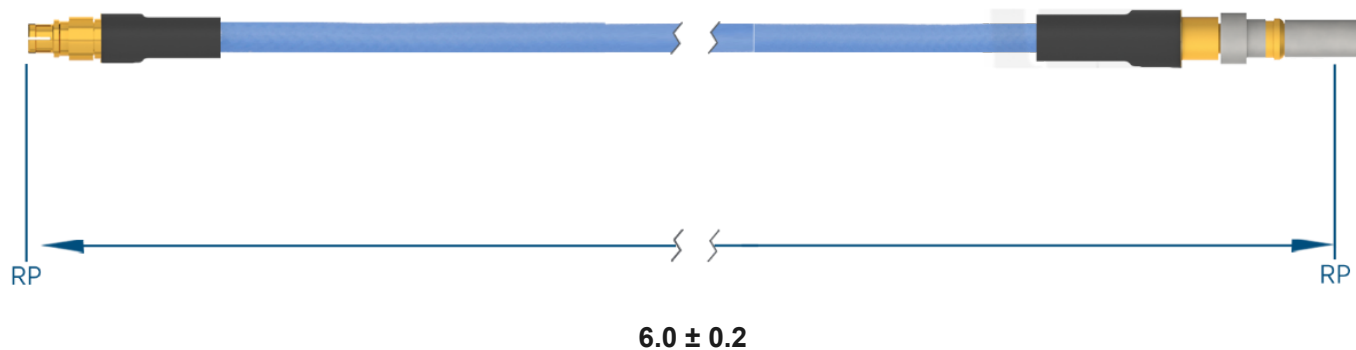

PRODUCT DATA DRAWING

**MATERIAL**

CONNECTORS: SPMF Straight Female (3221-40006)
 VITA 67.3 SMPS Male Plug-In Contact (SF3811-60059)

CABLE: Ø.085 Flexible Coax

SHRINK TUBING: M23053/5

PERFORMANCE

IMPEDANCE: 50 Ohms

FREQ. RANGE: DC to 40 GHz

VSWR: 1.4:1 Max, DC to 18.0 GHz
 1.6:1 Max, 18.0 + GHz

INSERTION LOSS: 1.35 dB Max

NOTES

1. See individual data drawings for connector specifications
2. Dimensions shown are in inches

TITLE:

SMPF Straight Female to VITA 67.3 SMPS Male Plug-In Contact 6" Cable Assembly for Ø.085 Flexible Coax

DWG. NO.

FSSMPF-085-MV67.3SMPS-060

DRAWN

2022-10-21 12:03:48