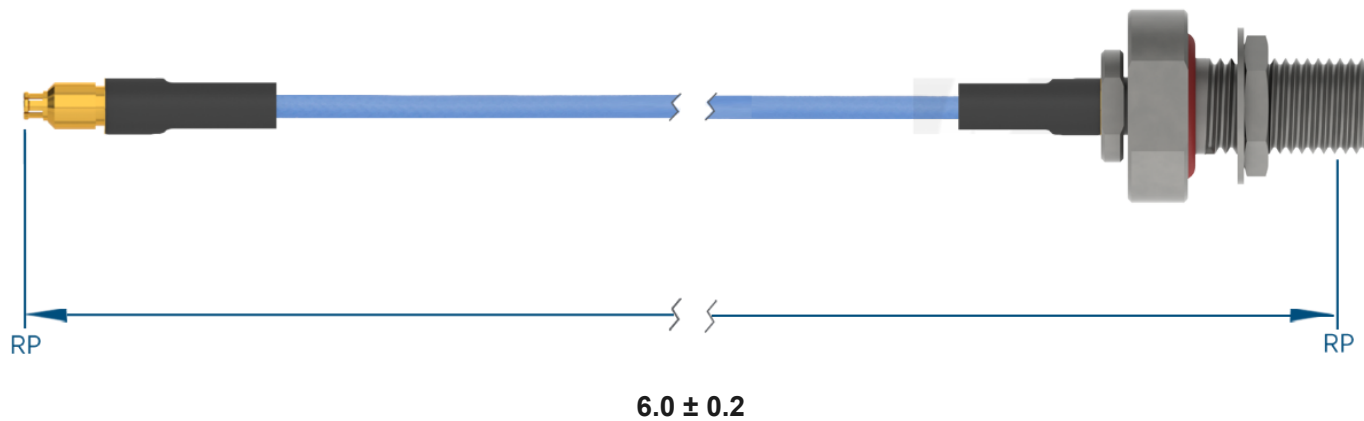

PRODUCT DATA DRAWING

**MATERIAL**

CONNECTORS: SMPS Straight Female (3821-40029)
 SMA Bulkhead Female (2944-6001)

CABLE: Ø.047 Flexible Coax

SHRINK TUBING: M23053/5

PERFORMANCE

IMPEDANCE: 50 Ohms

FREQ. RANGE: DC to 18 GHz

VSWR: 1.4:1 Max, DC to 18.0 GHz
 1.6:1 Max, 18.0 + GHz

INSERTION LOSS: 1.30 dB Max

NOTES

1. See individual data drawings for connector specifications
2. Dimensions shown are in inches

TITLE:

SMPS Straight Female to SMA Bulkhead Female 6"
 Cable Assembly for Ø.047 Flexible Coax