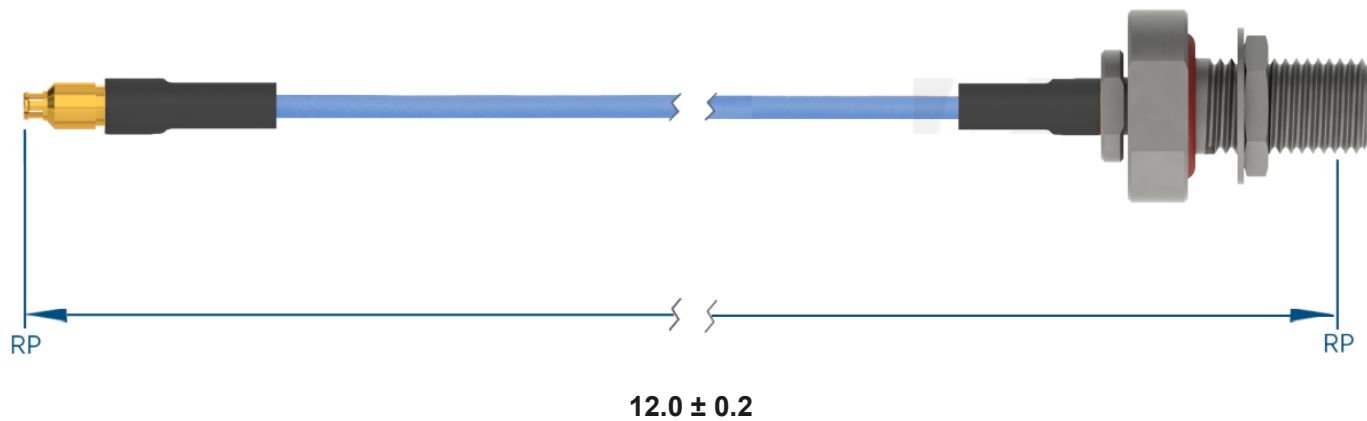

PRODUCT DATA DRAWING

**MATERIAL**

CONNECTORS: SMPS Straight Female (3821-40029)
 SMA Bulkhead Female (2944-6001)

CABLE: Ø.047 Flexible Coax

SHRINK TUBING: M23053/5

PERFORMANCE

IMPEDANCE: 50 Ohms

FREQ. RANGE: DC to 18 GHz

VSWR: 1.3:1 Max, DC to 18.0 GHz
 1.5:1 Max, 18.0 + GHz

INSERTION LOSS: 2.26 dB Max

NOTES

1. See individual data drawings for connector specifications
2. Dimensions shown are in inches

TITLE:

SMPS Straight Female to SMA Bulkhead Female 12"
 Cable Assembly for Ø.047 Flexible Coax