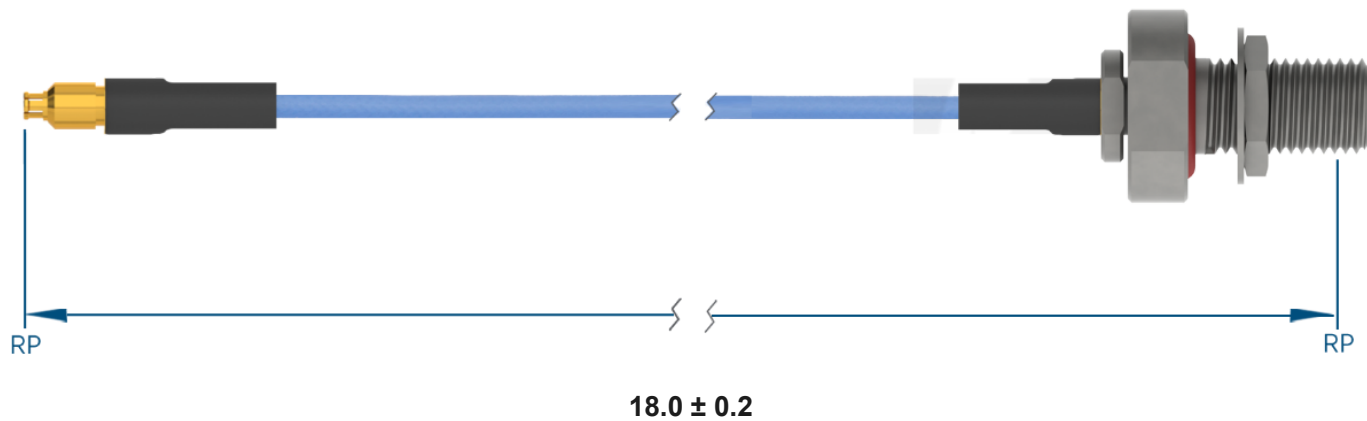

PRODUCT DATA DRAWING

**MATERIAL**

CONNECTORS: SMPS Straight Female (3821-40029)
 SMA Bulkhead Female (2944-6001)

CABLE: Ø.047 Flexible Coax

SHRINK TUBING: M23053/5

PERFORMANCE

IMPEDANCE: 50 Ohms

FREQ. RANGE: DC to 18 GHz

VSWR: 1.3:1 Max, DC to 18.0 GHz
 1.5:1 Max, 18.0 + GHz

INSERTION LOSS: 3.22 dB Max

NOTES

1. See individual data drawings for connector specifications
2. Dimensions shown are in inches

TITLE:

SMPS Straight Female to SMA Bulkhead Female 18"
 Cable Assembly for Ø.047 Flexible Coax