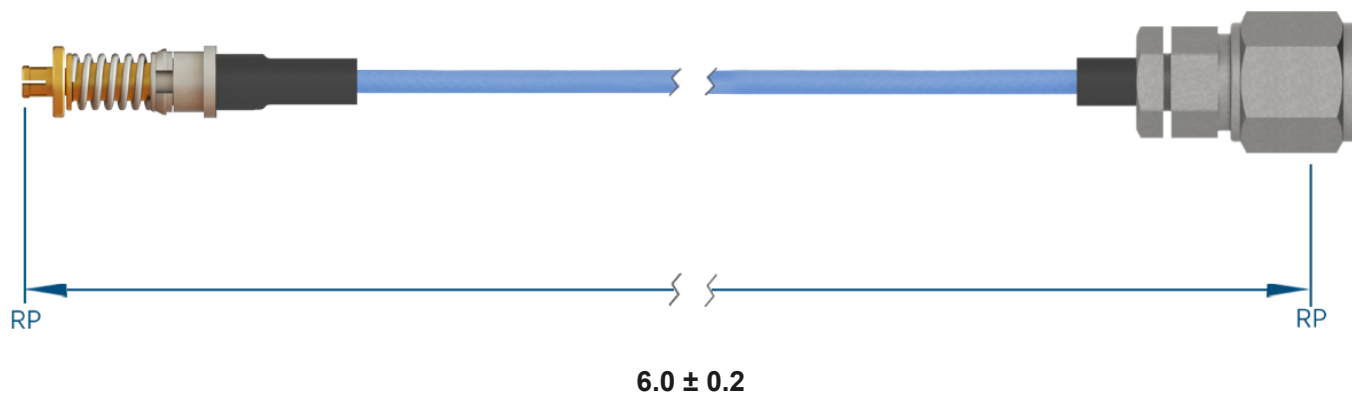

## PRODUCT DATA DRAWING

**MATERIAL**

CONNECTORS: VITA 67.3 SMPM Backplane Contact (3221-40071)  
 1.85mm Straight Male (SF3311-60002)

CABLE: Ø.047 Flexible Coax

SHRINK TUBING: M23053/5

**PERFORMANCE**

IMPEDANCE: 50 Ohms

FREQ. RANGE: DC to 40 GHz

VSWR: 1.4:1 Max, DC to 18.0 GHz  
 1.6:1 Max, 18.0 + GHz

INSERTION LOSS: 1.89 dB Max

**NOTES**

1. See individual data drawings for connector specifications
2. Dimensions shown are in inches

## TITLE:

VITA 67.3 SMPM Backplane Contact to 1.85mm  
 Straight Male 6" Cable Assembly for Ø.047 Flexible  
 Coax