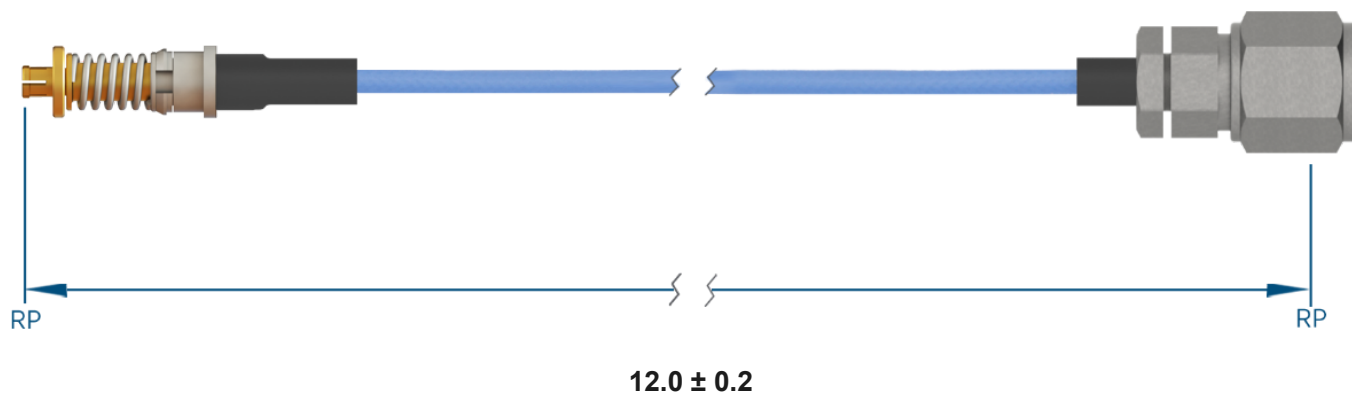

PRODUCT DATA DRAWING

**MATERIAL**

CONNECTORS: VITA 67.3 SMPM Backplane Contact (3221-40071)
 1.85mm Straight Male (SF3311-60002)

CABLE: Ø.047 Flexible Coax

SHRINK TUBING: M23053/5

PERFORMANCE

IMPEDANCE: 50 Ohms

FREQ. RANGE: DC to 40 GHz

VSWR: 1.3:1 Max, DC to 18.0 GHz
 1.5:1 Max, 18.0 + GHz

INSERTION LOSS: 3.27 dB Max

NOTES

1. See individual data drawings for connector specifications
2. Dimensions shown are in inches

TITLE:

VITA 67.3 SMPM Backplane Contact to 1.85mm
 Straight Male 12" Cable Assembly for Ø.047 Flexible
 Coax

DWG. NO.

FV67.3SMPM-047-MS185-120

DRAWN

2022-10-21 11:29:10