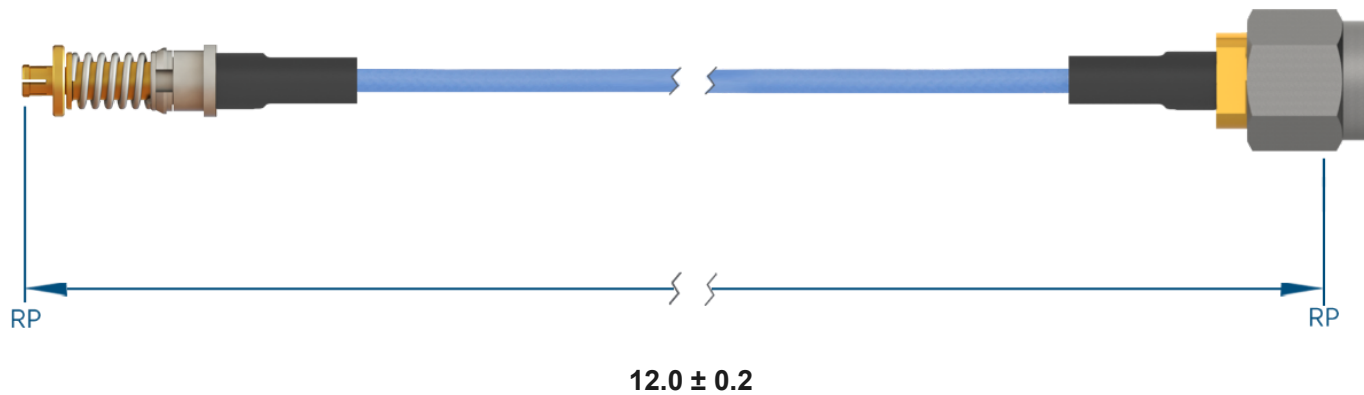

## PRODUCT DATA DRAWING

**MATERIAL**

CONNECTORS: VITA 67.3 SMPM Backplane Contact (3221-40071)  
 SMA Straight Male (SF2911-60172)

CABLE: Ø.047 Flexible Coax

SHRINK TUBING: M23053/5

**PERFORMANCE**

IMPEDANCE: 50 Ohms

FREQ. RANGE: DC to 18 GHz

VSWR: 1.3:1 Max, DC to 18.0 GHz  
 1.5:1 Max, 18.0 + GHz

INSERTION LOSS: 2.26 dB Max

**NOTES**

1. See individual data drawings for connector specifications
2. Dimensions shown are in inches

## TITLE:

VITA 67.3 SMPM Backplane Contact to SMA Straight  
 Male 12" Cable Assembly for Ø.047 Flexible Coax