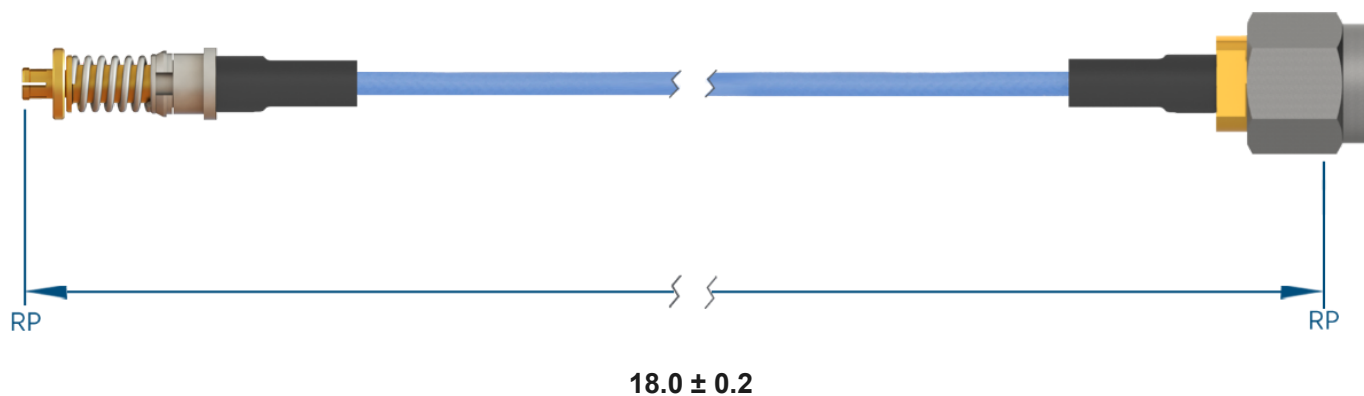

PRODUCT DATA DRAWING

**MATERIAL**

CONNECTORS: VITA 67.3 SMPM Backplane Contact (3221-40071)
 SMA Straight Male (SF2911-60172)

CABLE: Ø.047 Flexible Coax

SHRINK TUBING: M23053/5

PERFORMANCE

IMPEDANCE: 50 Ohms

FREQ. RANGE: DC to 18 GHz

VSWR: 1.3:1 Max, DC to 18.0 GHz
 1.5:1 Max, 18.0 + GHz

INSERTION LOSS: 3.22 dB Max

NOTES

1. See individual data drawings for connector specifications
2. Dimensions shown are in inches

TITLE:

VITA 67.3 SMPM Backplane Contact to SMA Straight
 Male 18" Cable Assembly for Ø.047 Flexible Coax

DWG. NO.

FV67.3SMPM-047-MSSMA-180

DRAWN

2022-10-21 11:26:31