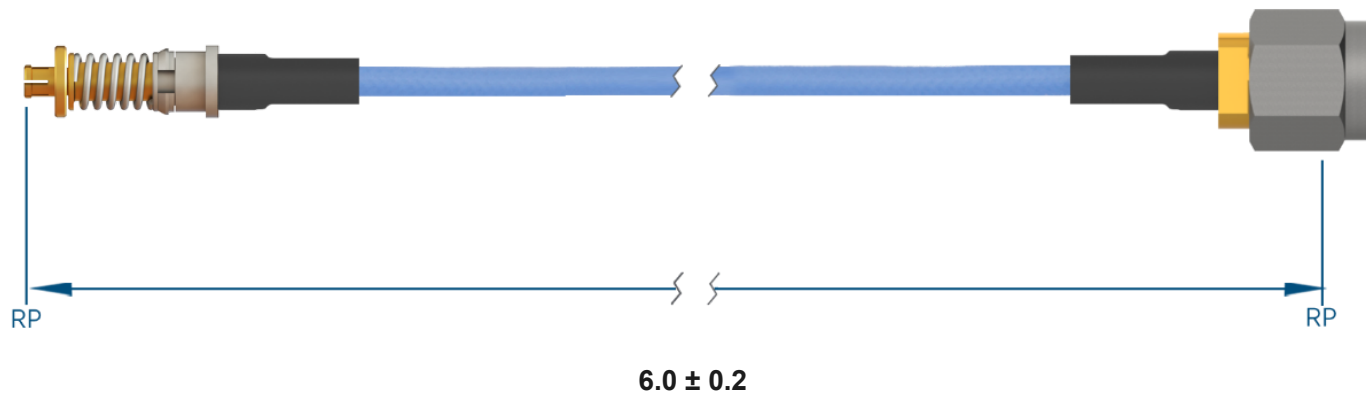

## PRODUCT DATA DRAWING

**MATERIAL**

CONNECTORS: VITA 67.3 SMPM Backplane Contact (3221-40066)  
 SMA Straight Male (SF2906-6002)

CABLE: Ø.085 Flexible Coax

SHRINK TUBING: M23053/5

**PERFORMANCE**

IMPEDANCE: 50 Ohms

FREQ. RANGE: DC to 18 GHz

VSWR: 1.4:1 Max, DC to 18.0 GHz  
 1.6:1 Max, 18.0 + GHz

INSERTION LOSS: 0.82 dB Max

**NOTES**

1. See individual data drawings for connector specifications
2. Dimensions shown are in inches

## TITLE:

VITA 67.3 SMPM Backplane Contact to SMA Straight  
 Male 6" Cable Assembly for Ø.085 Flexible Coax