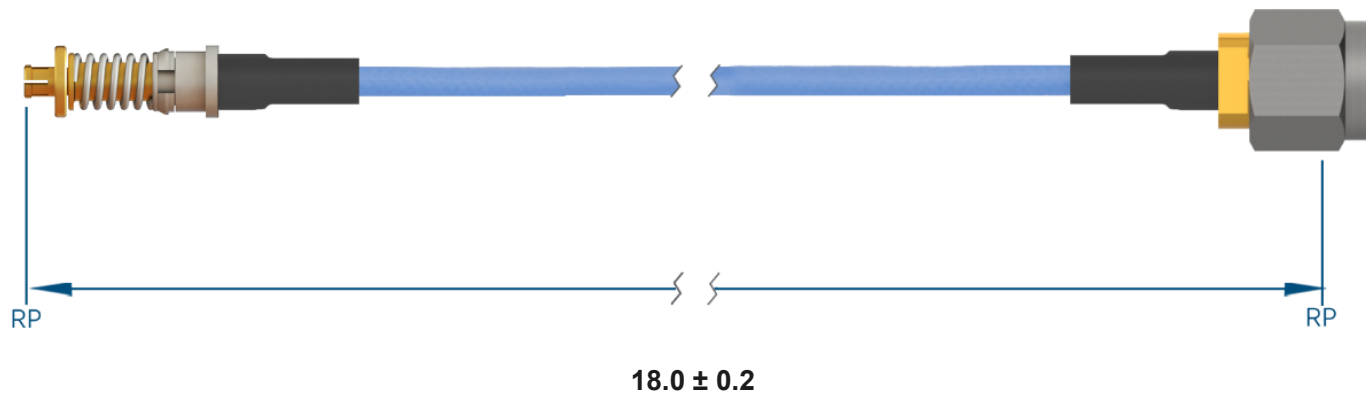

PRODUCT DATA DRAWING

**MATERIAL**

CONNECTORS: VITA 67.3 SMPM Backplane Contact (3221-40066)
SMA Straight Male (SF2906-6002)

CABLE: Ø.085 Flexible Coax

SHRINK TUBING: M23053/5

PERFORMANCE

IMPEDANCE: 50 Ohms

FREQ. RANGE: DC to 18 GHz

VSWR: 1.3:1 Max, DC to 18.0 GHz
1.5:1 Max, 18.0 + GHz

INSERTION LOSS: 1.78 dB Max

NOTES

1. See individual data drawings for connector specifications
2. Dimensions shown are in inches

TITLE:

VITA 67.3 SMPM Backplane Contact to SMA Straight
Male 18" Cable Assembly for Ø.085 Flexible Coax