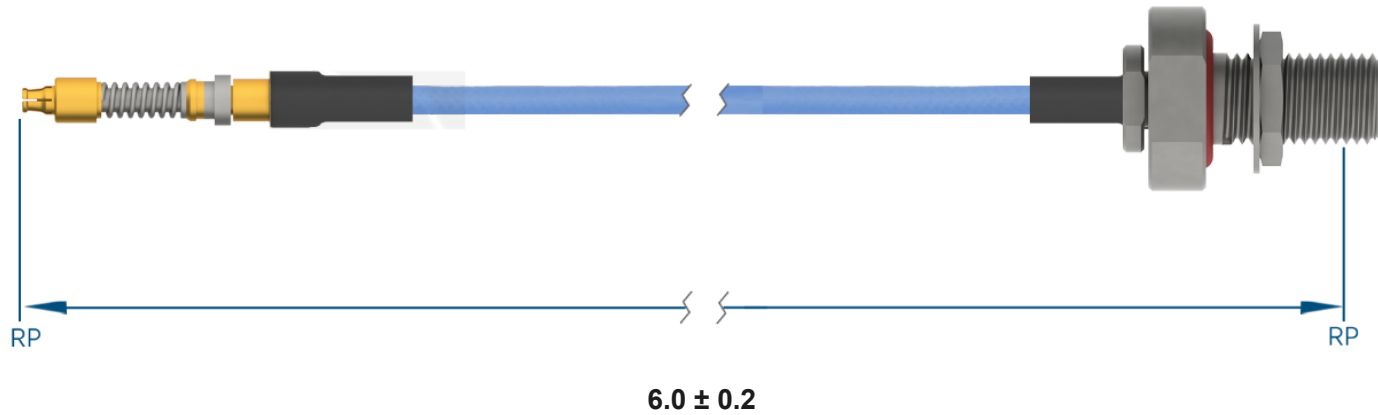

PRODUCT DATA DRAWING

**MATERIAL**

CONNECTORS: VITA 67.3 SMPS Female Backplane Contact (3821-40024)
 SMA Bulkhead Female (2946-6012)

CABLE: Ø.085 Flexible Coax

SHRINK TUBING: M23053/5

PERFORMANCE

IMPEDANCE: 50 Ohms

FREQ. RANGE: DC to 18 GHz

VSWR: 1.4:1 Max, DC to 18.0 GHz
 1.6:1 Max, 18.0 + GHz

INSERTION LOSS: 0.82 dB Max

NOTES

1. See individual data drawings for connector specifications
2. Dimensions shown are in inches

TITLE:

VITA 67.3 SMPS Female Backplane Contact to SMA
 Bulkhead Female 6" Cable Assembly for Ø.085
 Flexible Coax

DWG. NO.

FV67.3SMPS-085-FBSMA-060

DRAWN

2022-10-18 16:49:02