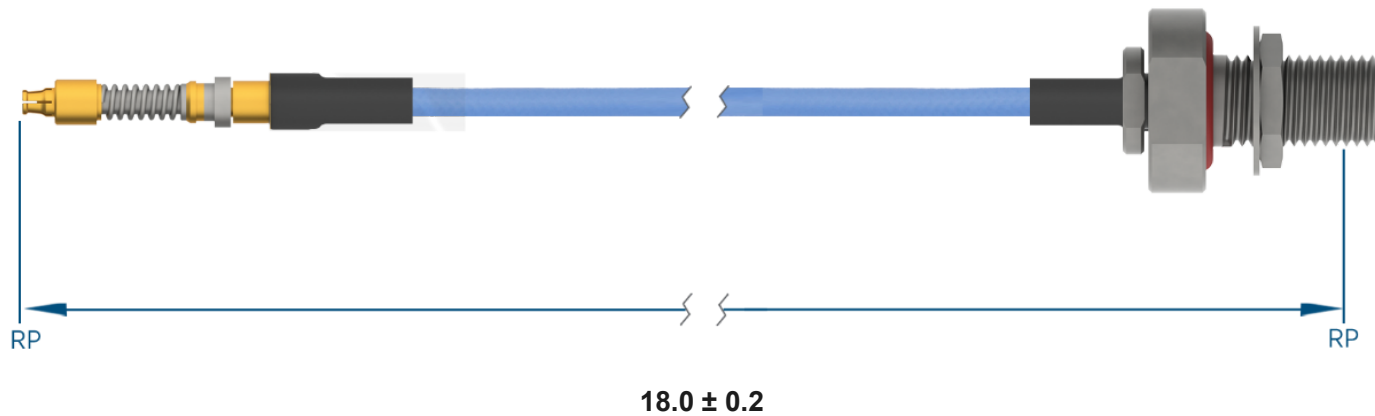

PRODUCT DATA DRAWING

**MATERIAL**

CONNECTORS: VITA 67.3 SMPS Female Backplane Contact (3821-40024)
 SMA Bulkhead Female (2946-6012)

CABLE: Ø.085 Flexible Coax

SHRINK TUBING: M23053/5

PERFORMANCE

IMPEDANCE: 50 Ohms

FREQ. RANGE: DC to 18 GHz

VSWR: 1.3:1 Max, DC to 18.0 GHz
 1.5:1 Max, 18.0 + GHz

INSERTION LOSS: 1.78 dB Max

NOTES

1. See individual data drawings for connector specifications
2. Dimensions shown are in inches

TITLE:

VITA 67.3 SMPS Female Backplane Contact to SMA
 Bulkhead Female 18" Cable Assembly for Ø.085
 Flexible Coax

DWG. NO.

FV67.3SMPS-085-FBSMA-180

DRAWN

2022-10-18 16:48:24