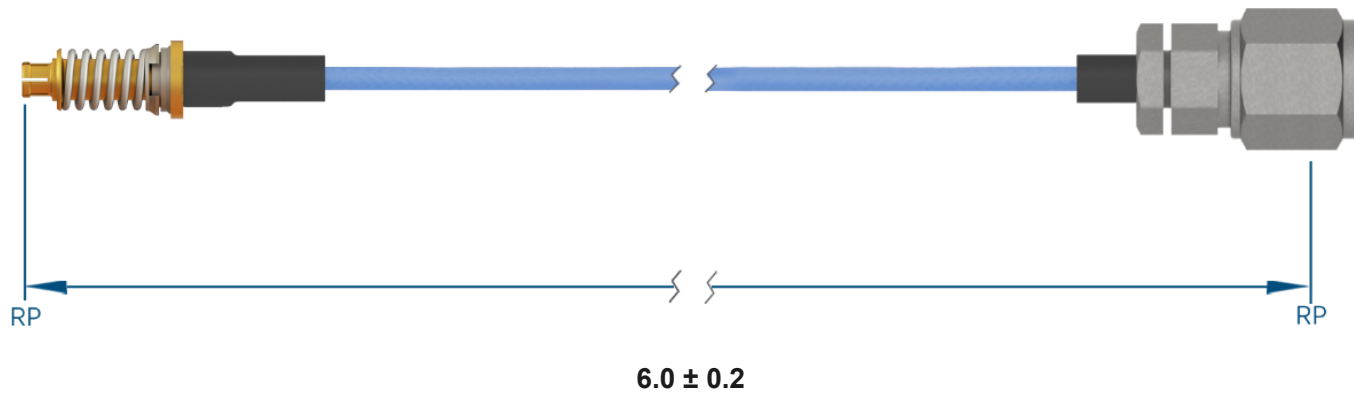

PRODUCT DATA DRAWING

**MATERIAL**

CONNECTORS: VITA 67.1/2 SMPM Plug-in Contact (3221-40019)
 1.85mm Straight Male (SF3311-60002)

CABLE: Ø.047 Flexible Coax

SHRINK TUBING: M23053/5

PERFORMANCE

IMPEDANCE: 50 Ohms

FREQ. RANGE: DC to 40 GHz

VSWR: 1.4:1 Max, DC to 18.0 GHz
 1.6:1 Max, 18.0 + GHz

INSERTION LOSS: 1.89 dB Max

NOTES

1. See individual data drawings for connector specifications
2. Dimensions shown are in inches

TITLE:

VITA 67.1/2 SMPM Plug-in Contact to 1.85mm Straight
 Male 6" Cable Assembly for Ø.047 Flexible Coax

DWG. NO.

FV67SMPM-047-MS185-060

DRAWN

2022-10-18 16:08:32