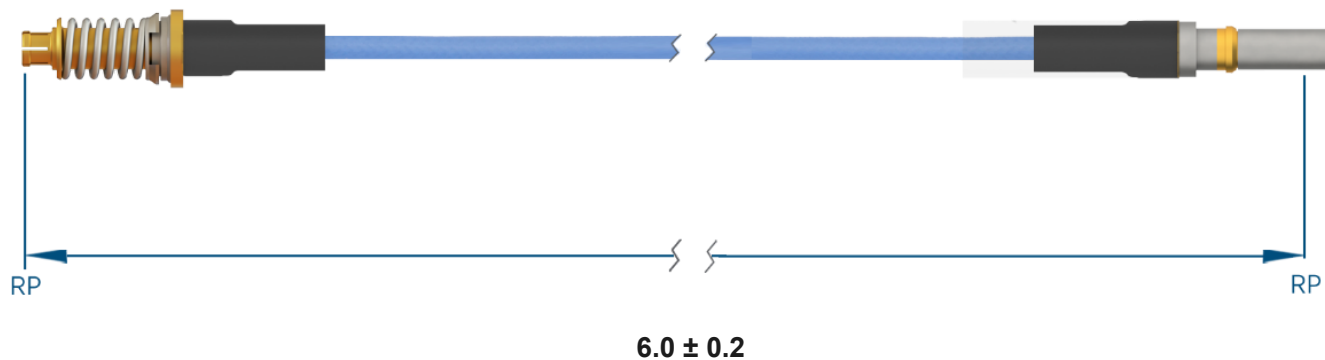

PRODUCT DATA DRAWING

**MATERIAL**

CONNECTORS: VITA 67.1/2 SMPM Plug-in Contact (3221-40019)
 VITA 67.3 SMPS Male Plug-In Contact (SF3811-60060)

CABLE: Ø.047 Flexible Coax

SHRINK TUBING: M23053/5

PERFORMANCE

IMPEDANCE: 50 Ohms

FREQ. RANGE: DC to 40 GHz

VSWR: 1.4:1 Max, DC to 18.0 GHz
 1.6:1 Max, 18.0 + GHz

INSERTION LOSS: 1.89 dB Max

NOTES

1. See individual data drawings for connector specifications
2. Dimensions shown are in inches

TITLE:

VITA 67.1/2 SMPM Plug-in Contact to VITA 67.3 SMPS
 Male Plug-In Contact 6" Cable Assembly for Ø.047
 Flexible Coax

DWG. NO.

FV67SMPM-047-MV67.3SMPS-060

DRAWN

2022-10-18 16:03:04