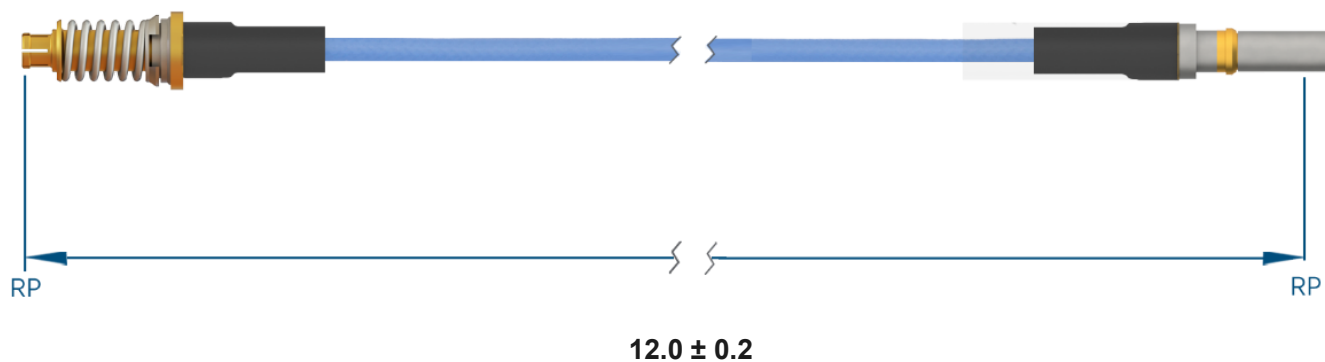

PRODUCT DATA DRAWING

**MATERIAL**

CONNECTORS: VITA 67.1/2 SMPM Plug-in Contact (3221-40019)
 VITA 67.3 SMPS Male Plug-In Contact (SF3811-60060)

CABLE: Ø.047 Flexible Coax

SHRINK TUBING: M23053/5

PERFORMANCE

IMPEDANCE: 50 Ohms

FREQ. RANGE: DC to 40 GHz

VSWR: 1.3:1 Max, DC to 18.0 GHz
 1.5:1 Max, 18.0 + GHz

INSERTION LOSS: 3.27 dB Max

NOTES

1. See individual data drawings for connector specifications
2. Dimensions shown are in inches

TITLE:

VITA 67.1/2 SMPM Plug-in Contact to VITA 67.3 SMPS
 Male Plug-In Contact 12" Cable Assembly for Ø.047
 Flexible Coax

DWG. NO.

FV67SMPM-047-MV67.3SMPS-120

DRAWN

2022-10-18 16:02:48