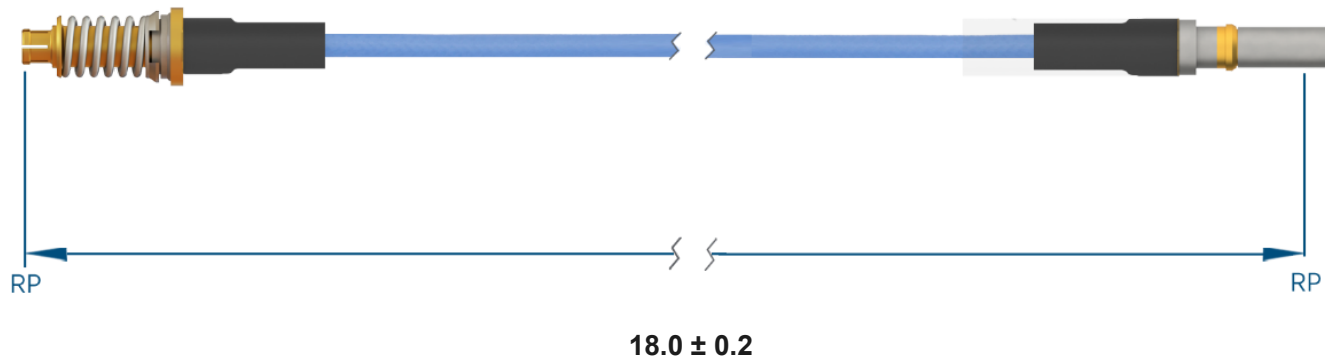

PRODUCT DATA DRAWING

**MATERIAL**

CONNECTORS: VITA 67.1/2 SMPM Plug-in Contact (3221-40019)
 VITA 67.3 SMPS Male Plug-In Contact (SF3811-60060)

CABLE: Ø.047 Flexible Coax

SHRINK TUBING: M23053/5

PERFORMANCE

IMPEDANCE: 50 Ohms

FREQ. RANGE: DC to 40 GHz

VSWR: 1.3:1 Max, DC to 18.0 GHz
 1.5:1 Max, 18.0 + GHz

INSERTION LOSS: 4.65 dB Max

NOTES

1. See individual data drawings for connector specifications
2. Dimensions shown are in inches

TITLE:

VITA 67.1/2 SMPM Plug-in Contact to VITA 67.3 SMPS
 Male Plug-In Contact 18" Cable Assembly for Ø.047
 Flexible Coax

DWG. NO.

FV67SMPM-047-MV67.3SMPS-180

DRAWN

2022-10-18 16:02:32