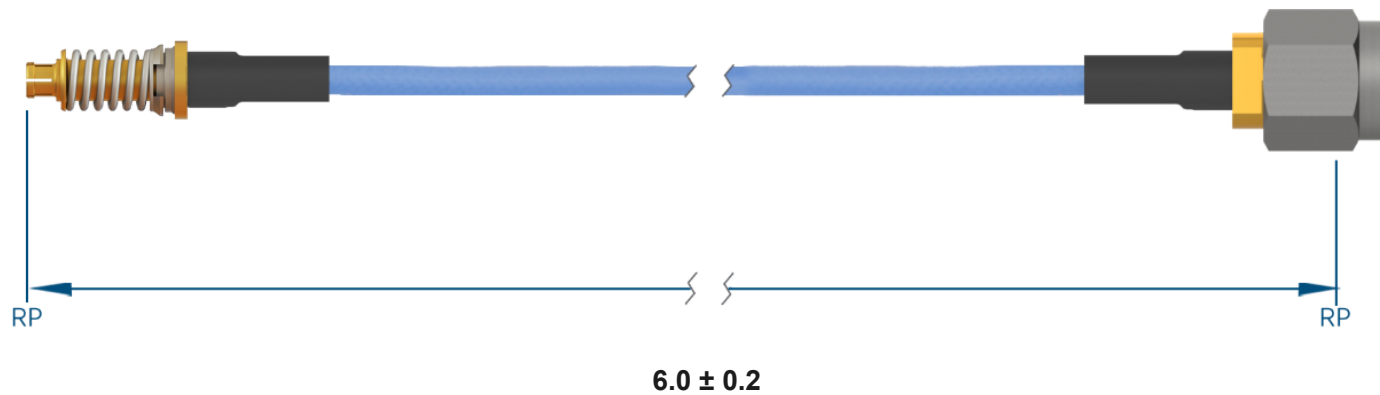

PRODUCT DATA DRAWING

**MATERIAL**

CONNECTORS: VITA 67.1/2 SMPM Plug-in Contact (3221-40022)
SMA Straight Male (SF2906-6002)

CABLE: Ø.085 Flexible Coax

SHRINK TUBING: M23053/5

PERFORMANCE

IMPEDANCE: 50 Ohms

FREQ. RANGE: DC to 18 GHz

VSWR: 1.4:1 Max, DC to 18.0 GHz
1.6:1 Max, 18.0 + GHz

INSERTION LOSS: 0.82 dB Max

NOTES

1. See individual data drawings for connector specifications
2. Dimensions shown are in inches

TITLE:

VITA 67.1/2 SMPM Plug-in Contact to SMA Straight
Male 6" Cable Assembly for Ø.085 Flexible Coax