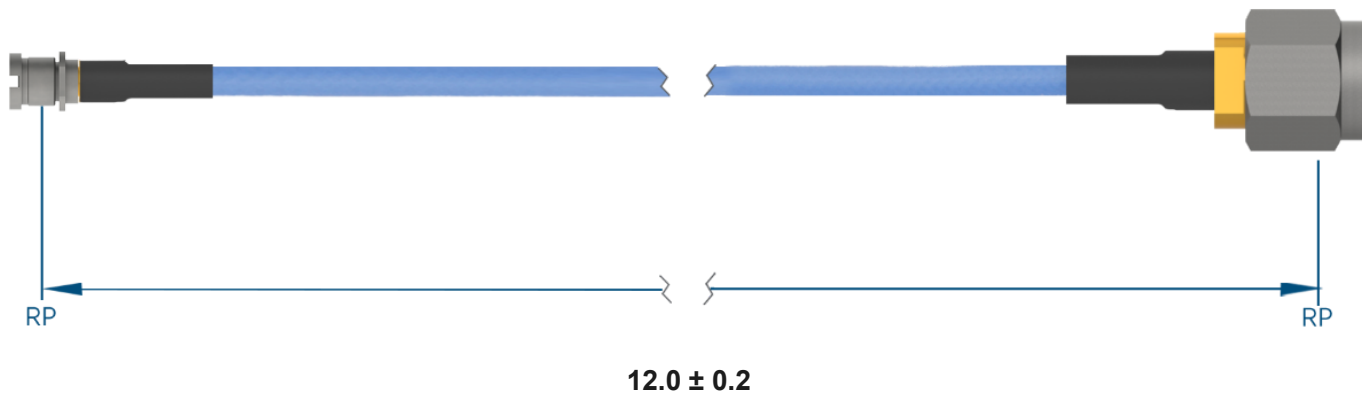

PRODUCT DATA DRAWING

**MATERIAL**

CONNECTORS: SMP Male Bulkhead (SF1211-6061)
 SMA Straight Male (SF2906-6002)

CABLE: Ø.085 Flexible Coax

SHRINK TUBING: M23053/5

PERFORMANCE

IMPEDANCE: 50 Ohms

FREQ. RANGE: DC to 18 GHz

VSWR: 1.3:1 Max, DC to 18.0 GHz
 1.5:1 Max, 18.0 + GHz

INSERTION LOSS: 1.30 dB Max

NOTES

1. See individual data drawings for connector specifications
2. Dimensions shown are in inches

TITLE:

SMP Male Bulkhead to SMA Straight Male 12" Cable
 Assembly for Ø.085 Flexible Coax