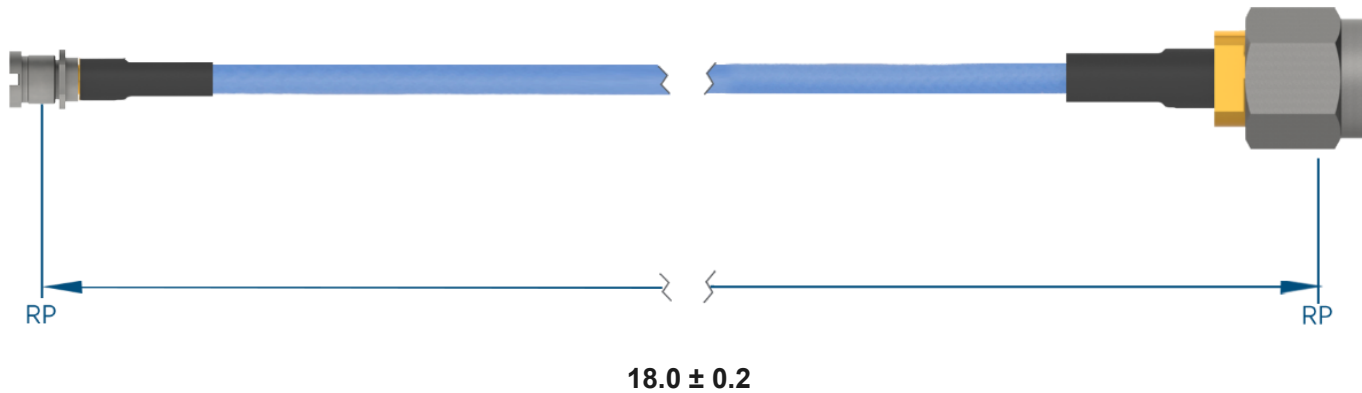

PRODUCT DATA DRAWING

**MATERIAL**

CONNECTORS: SMP Male Bulkhead (SF1211-6061)
 SMA Straight Male (SF2906-6002)

CABLE: Ø.085 Flexible Coax

SHRINK TUBING: M23053/5

PERFORMANCE

IMPEDANCE: 50 Ohms

FREQ. RANGE: DC to 18 GHz

VSWR: 1.3:1 Max, DC to 18.0 GHz
 1.5:1 Max, 18.0 + GHz

INSERTION LOSS: 1.78 dB Max

NOTES

1. See individual data drawings for connector specifications
2. Dimensions shown are in inches

TITLE:

SMP Male Bulkhead to SMA Straight Male 18" Cable
 Assembly for Ø.085 Flexible Coax