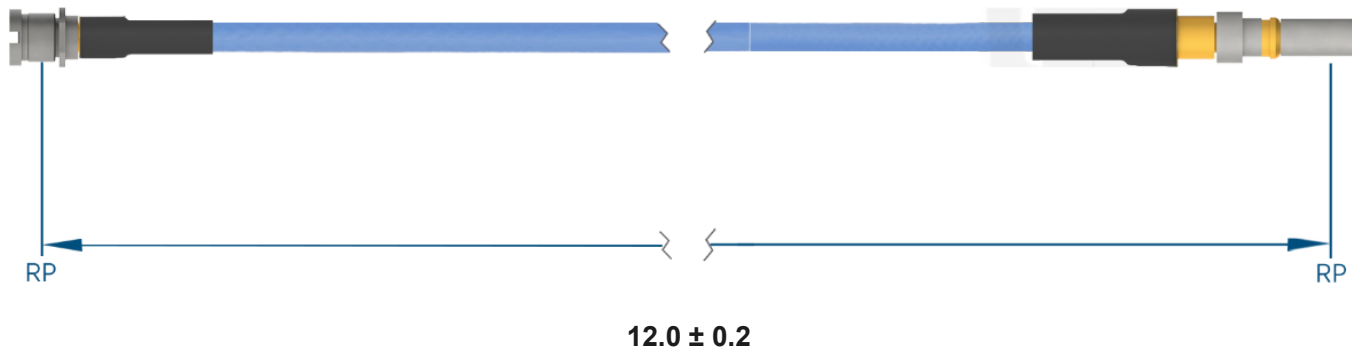

## PRODUCT DATA DRAWING

**MATERIAL**

CONNECTORS: SMP Male Bulkhead (SF1211-6061)  
 VITA 67.3 SMPS Male Plug-In Contact (SF3811-60059)

CABLE: Ø.085 Flexible Coax

SHRINK TUBING: M23053/5

**PERFORMANCE**

IMPEDANCE: 50 Ohms

FREQ. RANGE: DC to 26.5 GHz

VSWR: 1.3:1 Max, DC to 18.0 GHz  
 1.5:1 Max, 18.0 + GHz

INSERTION LOSS: 1.61 dB Max

**NOTES**

1. See individual data drawings for connector specifications
2. Dimensions shown are in inches

## TITLE:

SMP Male Bulkhead to VITA 67.3 SMPS Male Plug-In  
 Contact 12" Cable Assembly for Ø.085 Flexible Coax