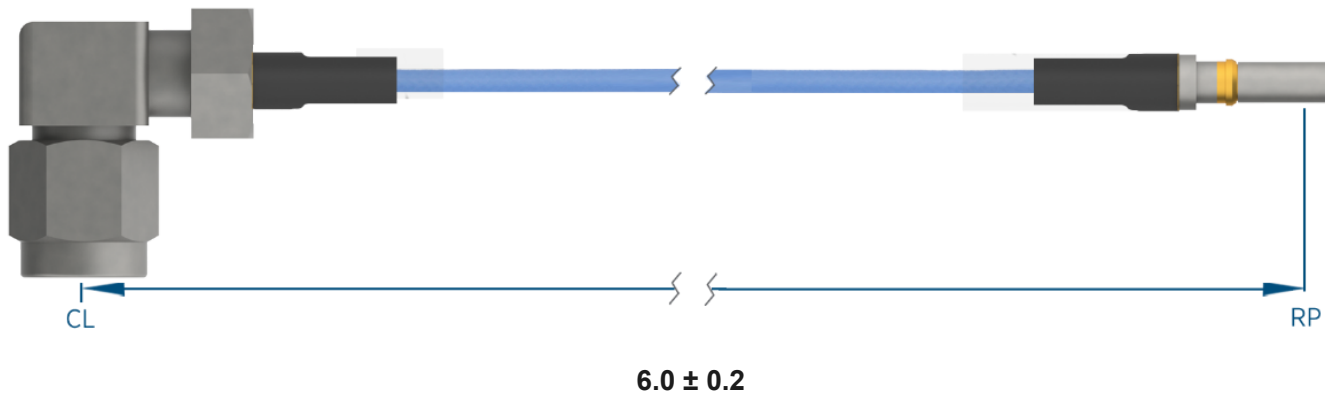

PRODUCT DATA DRAWING

**MATERIAL**

CONNECTORS: SMA R/A Male (2912-61002)
 VITA 67.3 SMPS Male Plug-In Contact (SF3811-60060)

CABLE: Ø.047 Flexible Coax

SHRINK TUBING: M23053/5

PERFORMANCE

IMPEDANCE: 50 Ohms

FREQ. RANGE: DC to 18 GHz

VSWR: 1.4:1 Max, DC to 18.0 GHz
 1.6:1 Max, 18.0 + GHz

INSERTION LOSS: 1.30 dB Max

NOTES

1. See individual data drawings for connector specifications
2. Dimensions shown are in inches

TITLE:

SMA R/A Male to VITA 67.3 SMPS Male Plug-In
 Contact 6" Cable Assembly for Ø.047 Flexible Coax