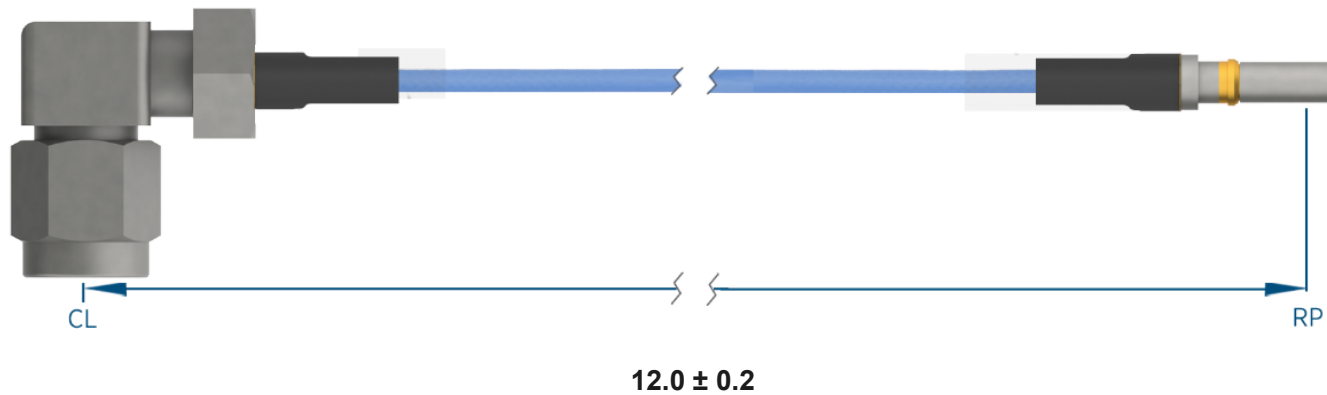

PRODUCT DATA DRAWING

**MATERIAL**

CONNECTORS: SMA R/A Male (2912-61002)
VITA 67.3 SMPS Male Plug-In Contact (SF3811-60060)

CABLE: Ø.047 Flexible Coax

SHRINK TUBING: M23053/5

PERFORMANCE

IMPEDANCE: 50 Ohms

FREQ. RANGE: DC to 18 GHz

VSWR: 1.3:1 Max, DC to 18.0 GHz
1.5:1 Max, 18.0 + GHz

INSERTION LOSS: 2.26 dB Max

NOTES

1. See individual data drawings for connector specifications
2. Dimensions shown are in inches

TITLE:

SMA R/A Male to VITA 67.3 SMPS Male Plug-In
Contact 12" Cable Assembly for Ø.047 Flexible Coax