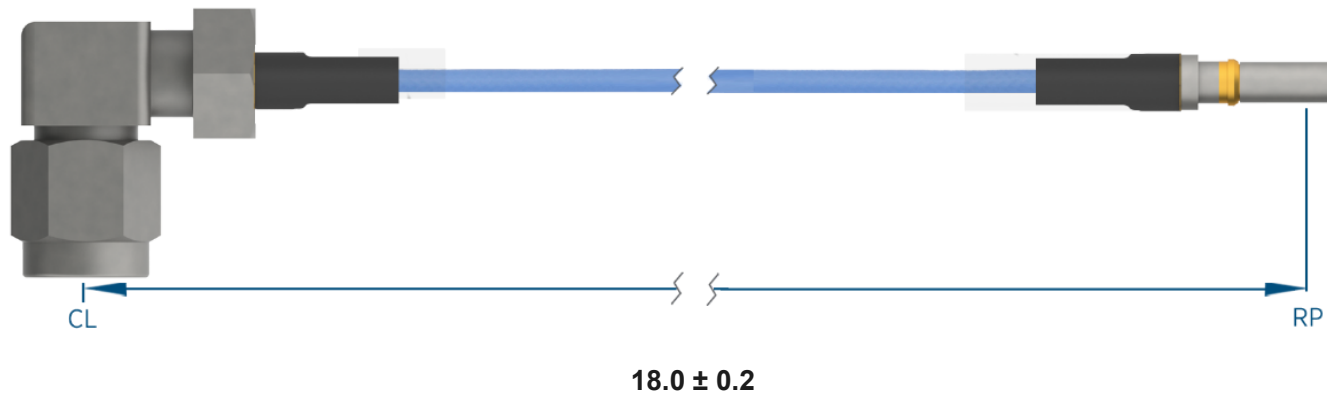

PRODUCT DATA DRAWING

**MATERIAL**

CONNECTORS: SMA R/A Male (2912-61002)
 VITA 67.3 SMPS Male Plug-In Contact (SF3811-60060)

CABLE: Ø.047 Flexible Coax

SHRINK TUBING: M23053/5

PERFORMANCE

IMPEDANCE: 50 Ohms

FREQ. RANGE: DC to 18 GHz

VSWR: 1.3:1 Max, DC to 18.0 GHz
 1.5:1 Max, 18.0 + GHz

INSERTION LOSS: 3.22 dB Max

NOTES

1. See individual data drawings for connector specifications
2. Dimensions shown are in inches

TITLE:

SMA R/A Male to VITA 67.3 SMPS Male Plug-In
 Contact 18" Cable Assembly for Ø.047 Flexible Coax