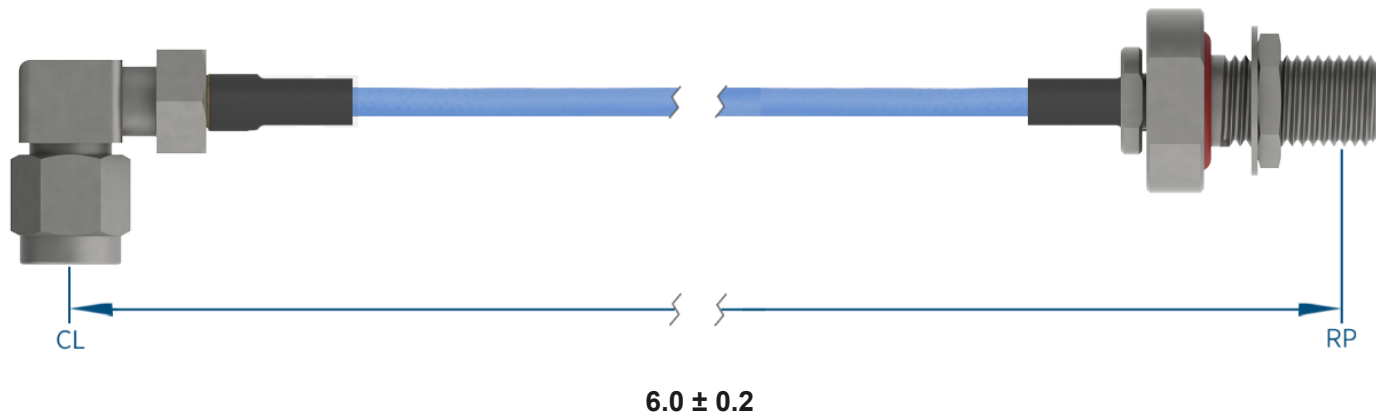

PRODUCT DATA DRAWING

**MATERIAL**

CONNECTORS: SMA R/A Male (2912-61001)
 SMA Bulkhead Female (2946-6012)

CABLE: Ø.085 Flexible Coax

SHRINK TUBING: M23053/5

PERFORMANCE

IMPEDANCE: 50 Ohms

FREQ. RANGE: DC to 18 GHz

VSWR: 1.4:1 Max, DC to 18.0 GHz
 1.6:1 Max, 18.0 + GHz

INSERTION LOSS: 0.82 dB Max

NOTES

1. See individual data drawings for connector specifications
2. Dimensions shown are in inches

TITLE:

SMA R/A Male to SMA Bulkhead Female 6" Cable
 Assembly for Ø.085 Flexible Coax