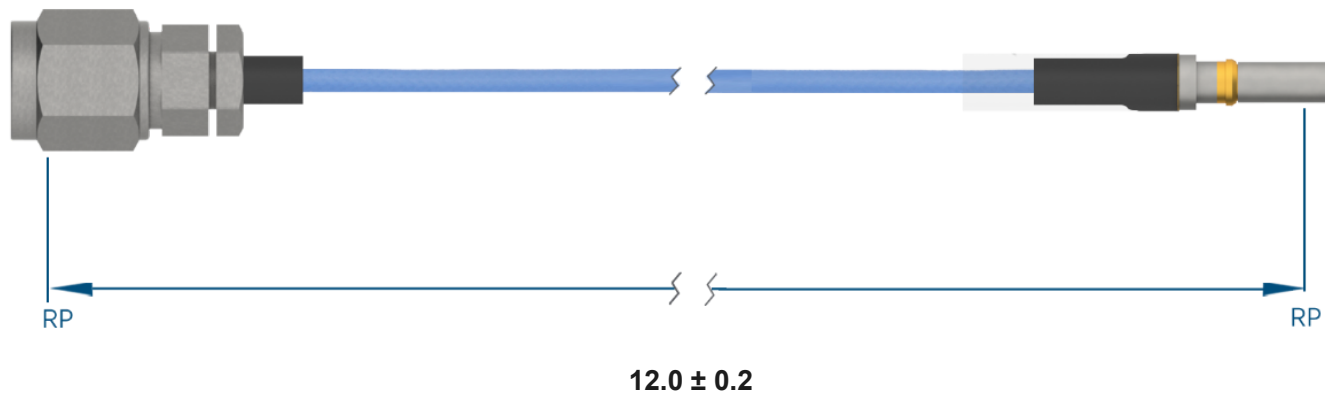

PRODUCT DATA DRAWING

**MATERIAL**

CONNECTORS: 1.85mm Straight Male (SF3311-60002)
 VITA 67.3 SMPS Male Plug-In Contact (SF3811-60060)

CABLE: Ø.047 Flexible Coax

SHRINK TUBING: M23053/5

PERFORMANCE

IMPEDANCE: 50 Ohms

FREQ. RANGE: DC to 40 GHz

VSWR: 1.3:1 Max, DC to 18.0 GHz
 1.5:1 Max, 18.0 + GHz

INSERTION LOSS: 3.27 dB Max

NOTES

1. See individual data drawings for connector specifications
2. Dimensions shown are in inches

TITLE:

1.85mm Straight Male to VITA 67.3 SMPS Male Plug-In
 Contact 12" Cable Assembly for Ø.047 Flexible Coax

DWG. NO.

MS185-047-MV67.3SMPS-120

DRAWN

2022-10-18 11:31:47