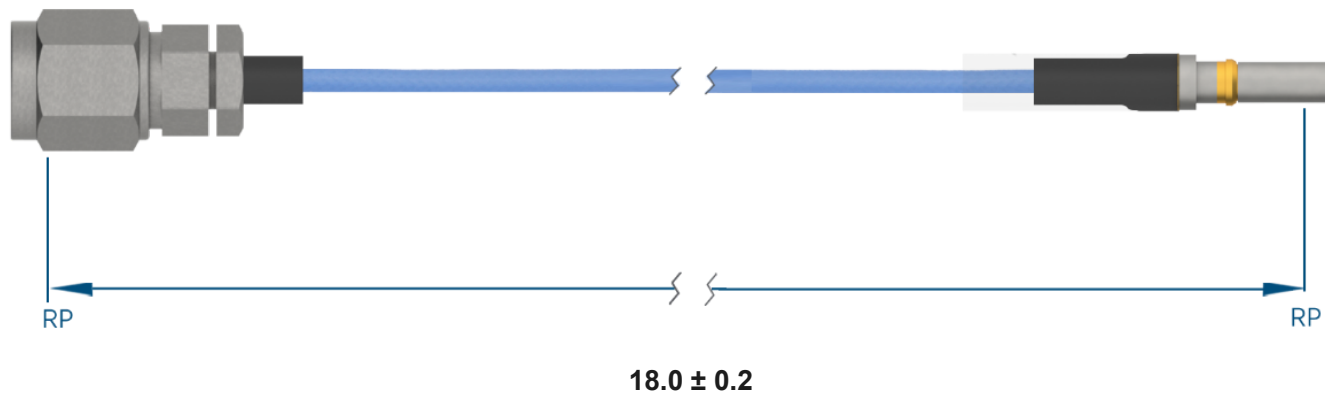

PRODUCT DATA DRAWING

**MATERIAL**

CONNECTORS: 1.85mm Straight Male (SF3311-60002)
 VITA 67.3 SMPS Male Plug-In Contact (SF3811-60060)

CABLE: Ø.047 Flexible Coax

SHRINK TUBING: M23053/5

PERFORMANCE

IMPEDANCE: 50 Ohms

FREQ. RANGE: DC to 40 GHz

VSWR: 1.3:1 Max, DC to 18.0 GHz
 1.5:1 Max, 18.0 + GHz

INSERTION LOSS: 4.65 dB Max

NOTES

1. See individual data drawings for connector specifications
2. Dimensions shown are in inches

TITLE:

1.85mm Straight Male to VITA 67.3 SMPS Male Plug-In
 Contact 18" Cable Assembly for Ø.047 Flexible Coax

DWG. NO.

MS185-047-MV67.3SMPS-180

DRAWN

2022-10-18 11:31:30