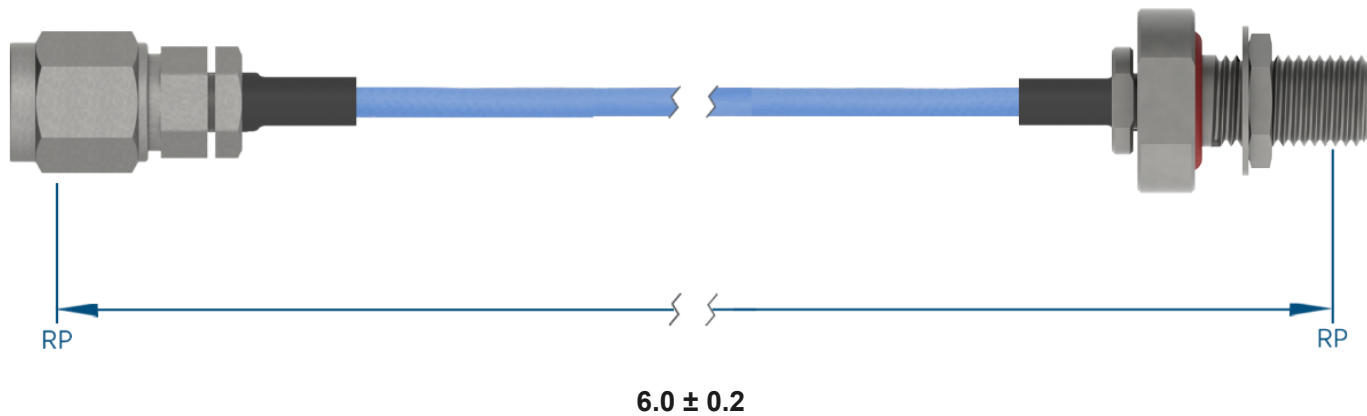

## PRODUCT DATA DRAWING

**MATERIAL**

CONNECTORS: 1.85mm Straight Male (SF3311-60003)  
 SMA Bulkhead Female (2946-6012)

CABLE: Ø.085 Flexible Coax

SHRINK TUBING: M23053/5

**PERFORMANCE**

IMPEDANCE: 50 Ohms

FREQ. RANGE: DC to 18 GHz

VSWR: 1.4:1 Max, DC to 18.0 GHz  
 1.6:1 Max, 18.0 + GHz

INSERTION LOSS: 0.82 dB Max

**NOTES**

1. See individual data drawings for connector specifications
2. Dimensions shown are in inches

## TITLE:

1.85mm Straight Male to SMA Bulkhead Female 6"  
 Cable Assembly for Ø.085 Flexible Coax