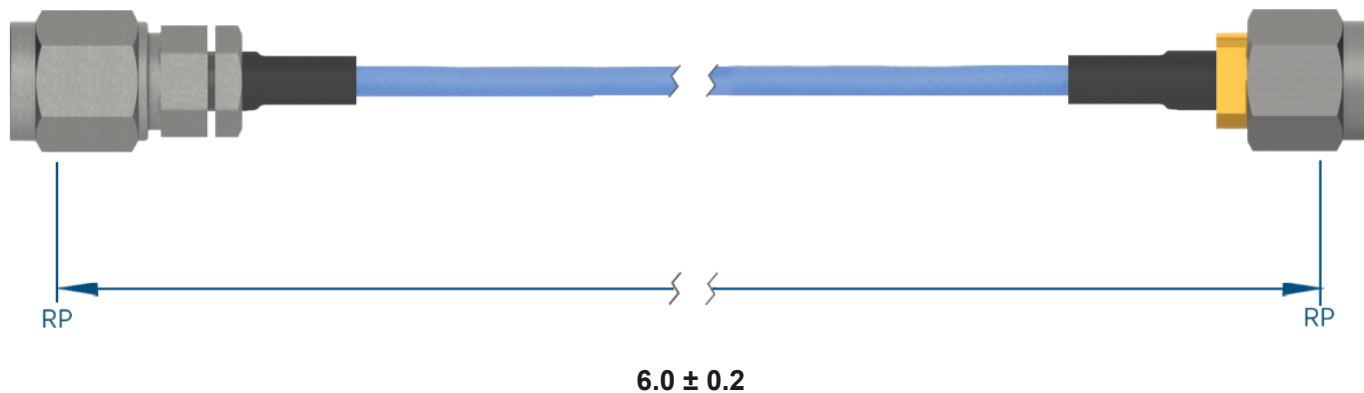

PRODUCT DATA DRAWING

**MATERIAL**

CONNECTORS: 1.85mm Straight Male (SF3311-60003)
 SMA Straight Male (SF2906-6002)

CABLE: Ø.085 Flexible Coax

SHRINK TUBING: M23053/5

PERFORMANCE

IMPEDANCE: 50 Ohms

FREQ. RANGE: DC to 18 GHz

VSWR: 1.4:1 Max, DC to 18.0 GHz
 1.6:1 Max, 18.0 + GHz

INSERTION LOSS: 0.82 dB Max

NOTES

1. See individual data drawings for connector specifications
2. Dimensions shown are in inches

TITLE:

1.85mm Straight Male to SMA Straight Male 6" Cable
 Assembly for Ø.085 Flexible Coax