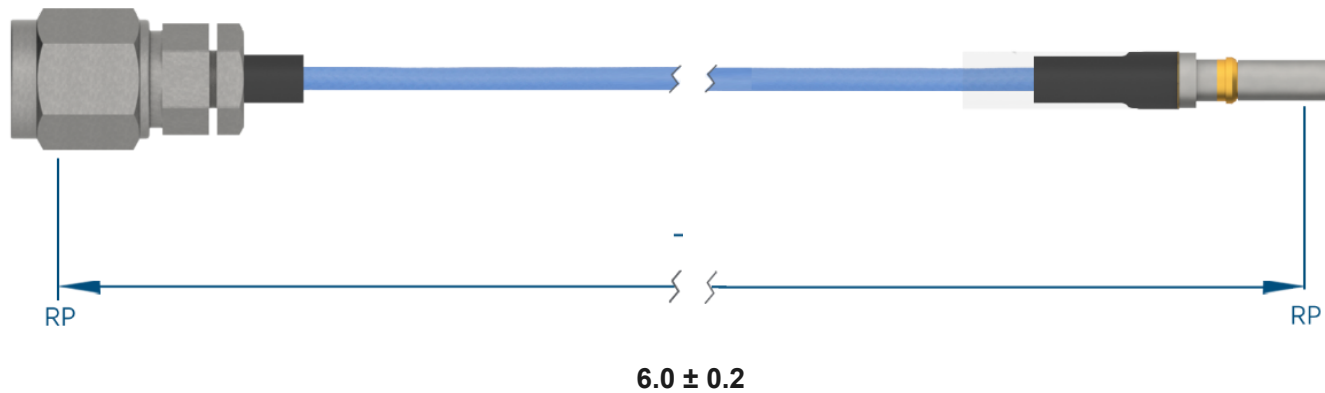

PRODUCT DATA DRAWING

**MATERIAL**

CONNECTORS: 2.4mm Straight Male (SF1611-60001)
 VITA 67.3 SMPS Male Plug-In Contact (SF3811-60060)

CABLE: Ø.047 Flexible Coax

SHRINK TUBING: M23053/5

PERFORMANCE

IMPEDANCE: 50 Ohms

FREQ. RANGE: DC to 40 GHz

VSWR: 1.4:1 Max, DC to 18.0 GHz
 1.6:1 Max, 18.0 + GHz

INSERTION LOSS: 1.89 dB Max

NOTES

1. See individual data drawings for connector specifications
2. Dimensions shown are in inches

TITLE:

2.4mm Straight Male to VITA 67.3 SMPS Male Plug-In
 Contact 6" Cable Assembly for Ø.047 Flexible Coax

DWG. NO.

MS24-047-MV67.3SMPS-060

DRAWN

2022-10-18 11:05:47