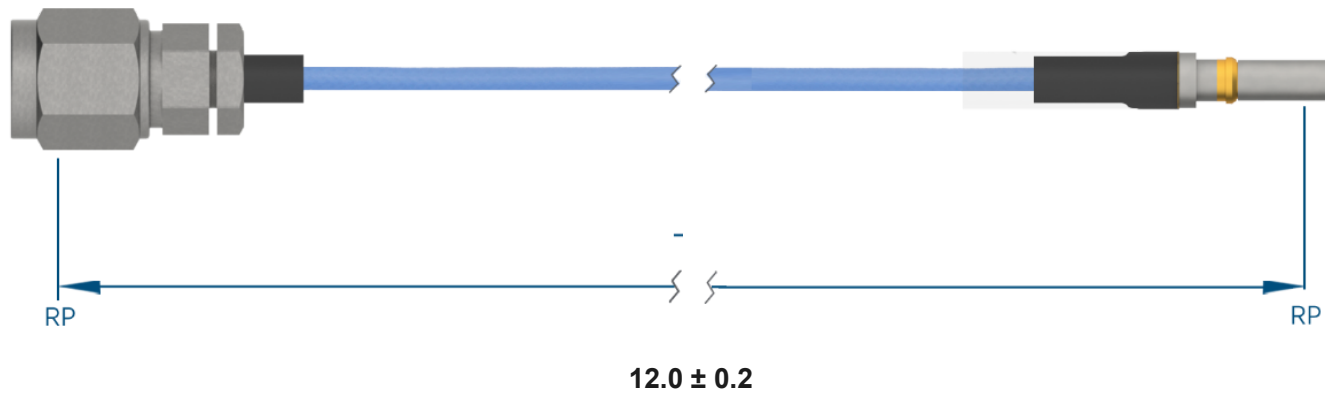

PRODUCT DATA DRAWING

**MATERIAL**

CONNECTORS: 2.4mm Straight Male (SF1611-60001)
 VITA 67.3 SMPS Male Plug-In Contact (SF3811-60060)

CABLE: Ø.047 Flexible Coax

SHRINK TUBING: M23053/5

PERFORMANCE

IMPEDANCE: 50 Ohms

FREQ. RANGE: DC to 40 GHz

VSWR: 1.3:1 Max, DC to 18.0 GHz
 1.5:1 Max, 18.0 + GHz

INSERTION LOSS: 3.27 dB Max

NOTES

1. See individual data drawings for connector specifications
2. Dimensions shown are in inches

TITLE:

2.4mm Straight Male to VITA 67.3 SMPS Male Plug-In
 Contact 12" Cable Assembly for Ø.047 Flexible Coax

DWG. NO.

MS24-047-MV67.3SMPS-120

DRAWN

2022-10-18 11:05:26