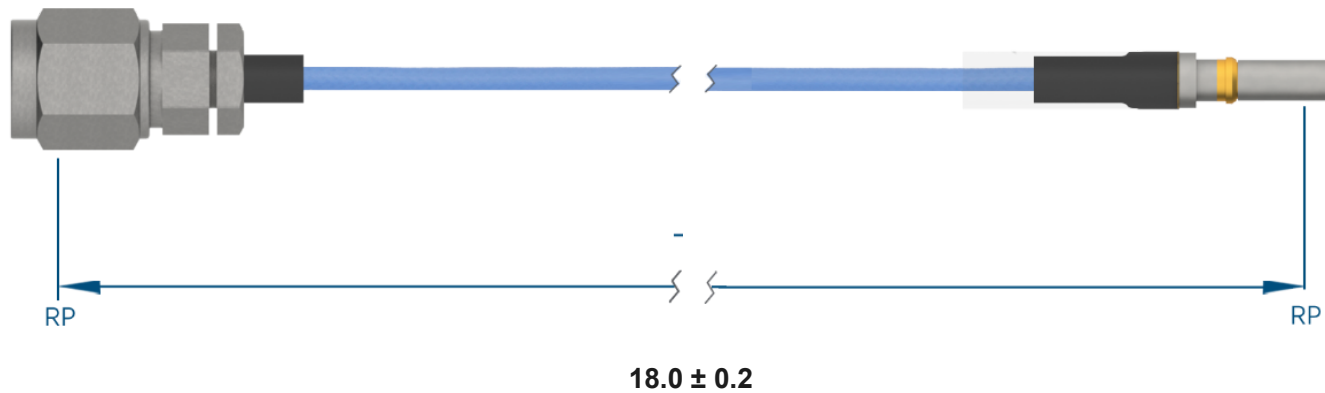

PRODUCT DATA DRAWING

**MATERIAL**

CONNECTORS: 2.4mm Straight Male (SF1611-60001)
 VITA 67.3 SMPS Male Plug-In Contact (SF3811-60060)

CABLE: Ø.047 Flexible Coax

SHRINK TUBING: M23053/5

PERFORMANCE

IMPEDANCE: 50 Ohms

FREQ. RANGE: DC to 40 GHz

VSWR: 1.3:1 Max, DC to 18.0 GHz
 1.5:1 Max, 18.0 + GHz

INSERTION LOSS: 4.65 dB Max

NOTES

1. See individual data drawings for connector specifications
2. Dimensions shown are in inches

TITLE:

2.4mm Straight Male to VITA 67.3 SMPS Male Plug-In
 Contact 18" Cable Assembly for Ø.047 Flexible Coax

DWG. NO.

MS24-047-MV67.3SMPS-180

DRAWN

2022-10-18 11:05:04