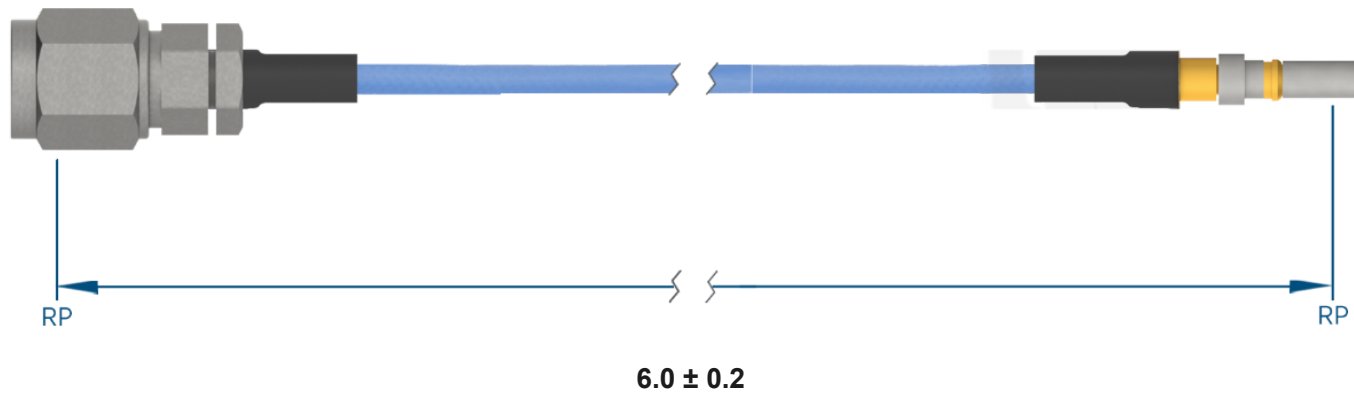

PRODUCT DATA DRAWING

**MATERIAL**

CONNECTORS: 2.4mm Straight Male (SF1611-60003)
 VITA 67.3 SMPS Male Plug-In Contact (SF3811-60059)

CABLE: Ø.085 Flexible Coax

SHRINK TUBING: M23053/5

PERFORMANCE

IMPEDANCE: 50 Ohms

FREQ. RANGE: DC to 40 GHz

VSWR: 1.4:1 Max, DC to 18.0 GHz
 1.6:1 Max, 18.0 + GHz

INSERTION LOSS: 1.35 dB Max

NOTES

1. See individual data drawings for connector specifications
2. Dimensions shown are in inches

TITLE:

2.4mm Straight Male to VITA 67.3 SMPS Male Plug-In
 Contact 6" Cable Assembly for Ø.085 Flexible Coax

DWG. NO.

MS24-085-MV67.3SMPS-060

DRAWN

2022-10-17 16:54:20