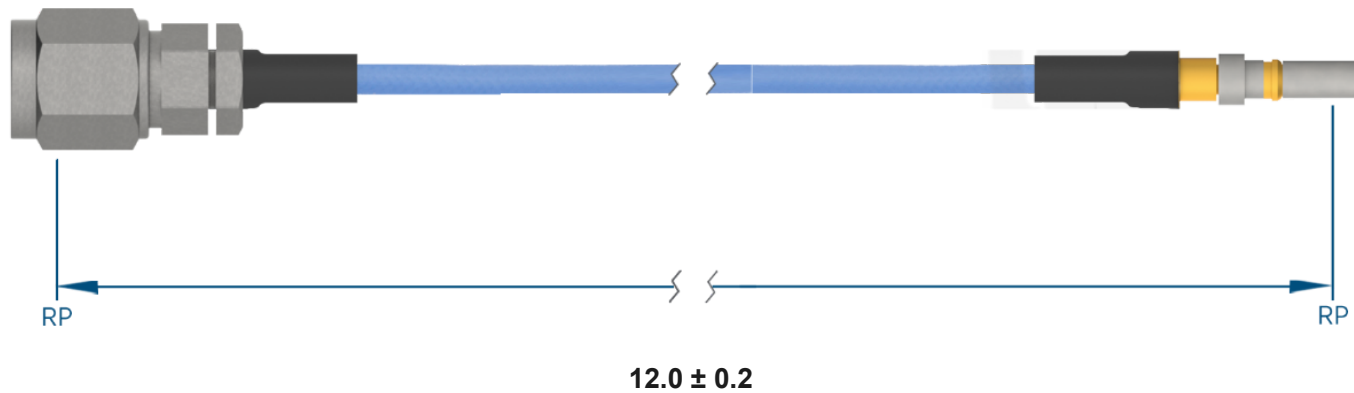

## PRODUCT DATA DRAWING

**MATERIAL**

CONNECTORS: 2.4mm Straight Male (SF1611-60003)  
 VITA 67.3 SMPS Male Plug-In Contact (SF3811-60059)

CABLE: Ø.085 Flexible Coax

SHRINK TUBING: M23053/5

**PERFORMANCE**

IMPEDANCE: 50 Ohms

FREQ. RANGE: DC to 40 GHz

VSWR: 1.3:1 Max, DC to 18.0 GHz  
 1.5:1 Max, 18.0 + GHz

INSERTION LOSS: 2.19 dB Max

**NOTES**

1. See individual data drawings for connector specifications
2. Dimensions shown are in inches

## TITLE:

2.4mm Straight Male to VITA 67.3 SMPS Male Plug-In  
 Contact 12" Cable Assembly for Ø.085 Flexible Coax