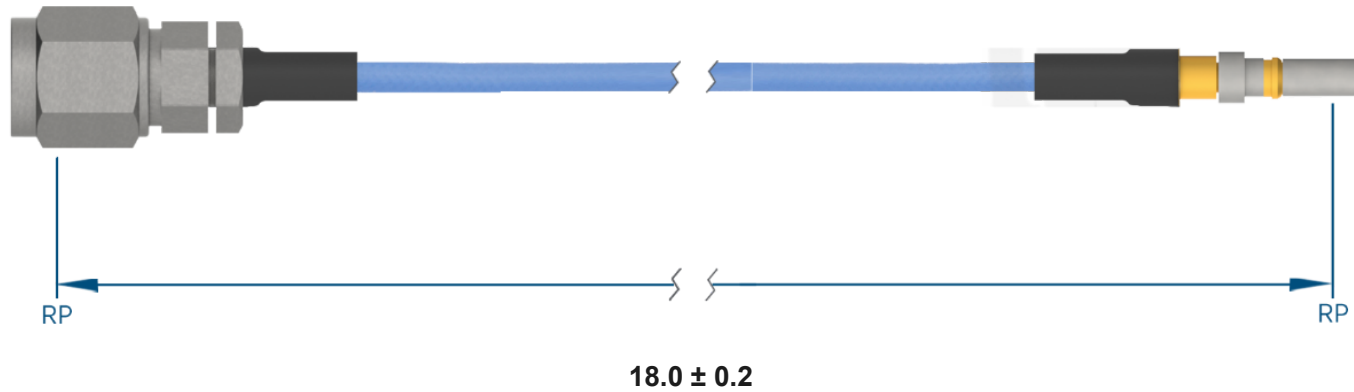

## PRODUCT DATA DRAWING

**MATERIAL**

CONNECTORS: 2.4mm Straight Male (SF1611-60003)  
VITA 67.3 SMPS Male Plug-In Contact (SF3811-60059)

CABLE: Ø.085 Flexible Coax

SHRINK TUBING: M23053/5

**PERFORMANCE**

IMPEDANCE: 50 Ohms

FREQ. RANGE: DC to 40 GHz

VSWR: 1.3:1 Max, DC to 18.0 GHz  
1.5:1 Max, 18.0 + GHz

INSERTION LOSS: 3.03 dB Max

**NOTES**

1. See individual data drawings for connector specifications
2. Dimensions shown are in inches

**TITLE:**

2.4mm Straight Male to VITA 67.3 SMPS Male Plug-In  
Contact 18" Cable Assembly for Ø.085 Flexible Coax

**DWG. NO.**

MS24-085-MV67.3SMPS-180

**DRAWN**

2022-10-17 16:53:38