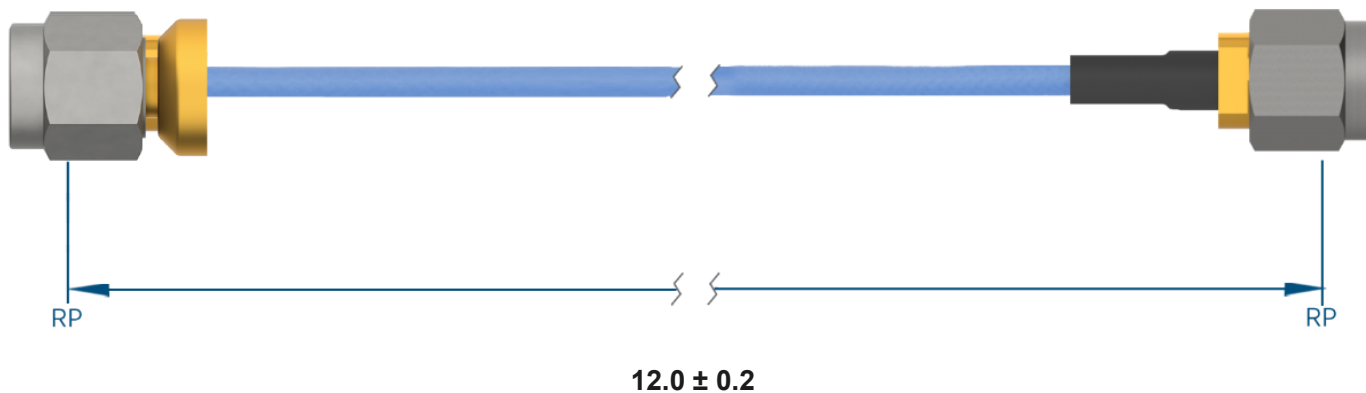

PRODUCT DATA DRAWING

**MATERIAL**

CONNECTORS: SMA Low Profile Male (2911-61000)
 SMA Straight Male (SF2906-6002)

CABLE: Ø.085 Flexible Coax

SHRINK TUBING: M23053/5

PERFORMANCE

IMPEDANCE: 50 Ohms

FREQ. RANGE: DC to 18 GHz

VSWR: 1.3:1 Max, DC to 18.0 GHz
 1.5:1 Max, 18.0 + GHz

INSERTION LOSS: 1.30 dB Max

NOTES

1. See individual data drawings for connector specifications
2. Dimensions shown are in inches

TITLE:

SMA Low Profile Male to SMA Straight Male 12" Cable
 Assembly for Ø.085 Flexible Coax