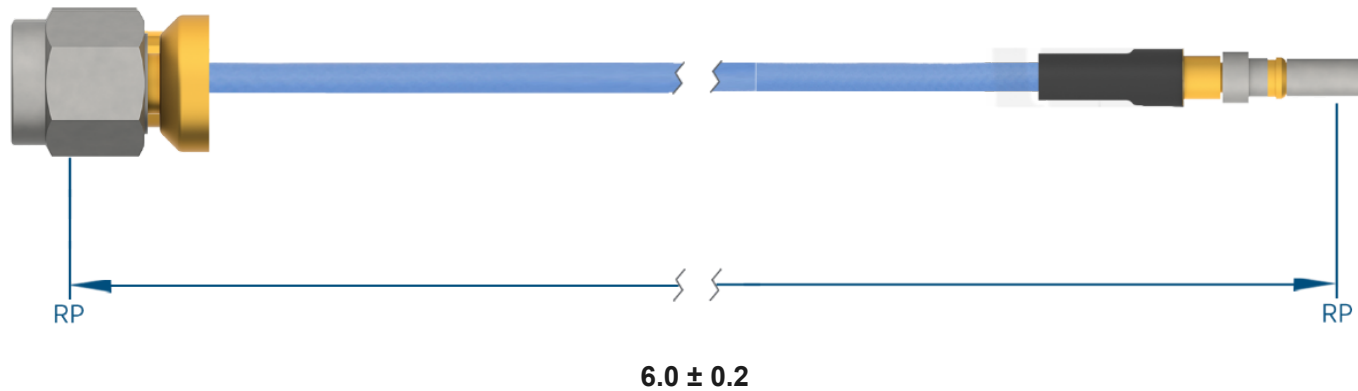

PRODUCT DATA DRAWING

**MATERIAL**

CONNECTORS: SMA Low Profile Male (2911-61000)
 VITA 67.3 SMPS Male Plug-In Contact (SF3811-60059)

CABLE: Ø.085 Flexible Coax

SHRINK TUBING: M23053/5

PERFORMANCE

IMPEDANCE: 50 Ohms

FREQ. RANGE: DC to 18 GHz

VSWR: 1.4:1 Max, DC to 18.0 GHz
 1.6:1 Max, 18.0 + GHz

INSERTION LOSS: 0.82 dB Max

NOTES

1. See individual data drawings for connector specifications
2. Dimensions shown are in inches

TITLE:

SMA Low Profile Male to VITA 67.3 SMPS Male Plug-In
 Contact 6" Cable Assembly for Ø.085 Flexible Coax

DWG. NO.

MSLPSMA-085-MV67.3SMPS-060

DRAWN

2022-10-17 15:45:03