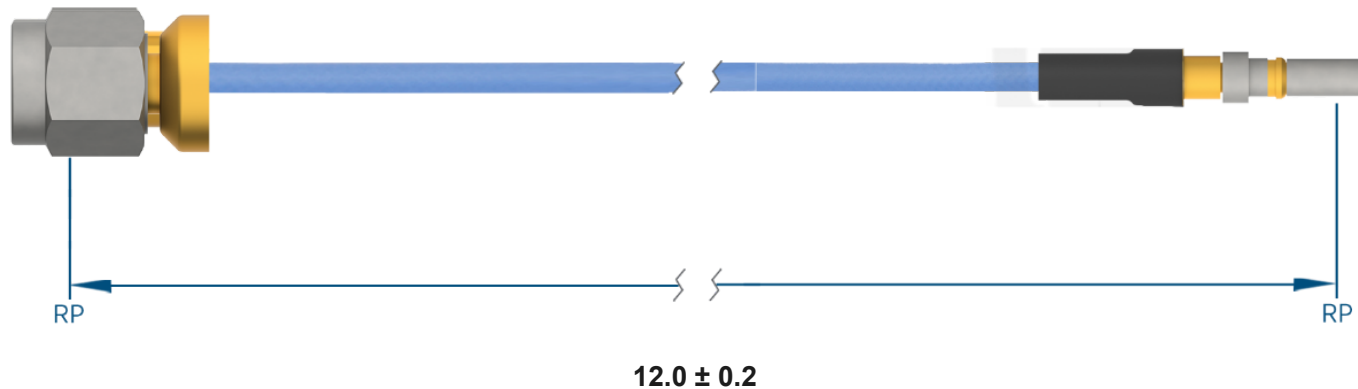

PRODUCT DATA DRAWING

**MATERIAL**

CONNECTORS: SMA Low Profile Male (2911-61000)
 VITA 67.3 SMPS Male Plug-In Contact (SF3811-60059)

CABLE: Ø.085 Flexible Coax

SHRINK TUBING: M23053/5

PERFORMANCE

IMPEDANCE: 50 Ohms

FREQ. RANGE: DC to 18 GHz

VSWR: 1.3:1 Max, DC to 18.0 GHz
 1.5:1 Max, 18.0 + GHz

INSERTION LOSS: 1.30 dB Max

NOTES

1. See individual data drawings for connector specifications
2. Dimensions shown are in inches

TITLE:

SMA Low Profile Male to VITA 67.3 SMPS Male Plug-In
 Contact 12" Cable Assembly for Ø.085 Flexible Coax

DWG. NO.

MSLPSMA-085-MV67.3SMPS-120

DRAWN

2022-10-17 15:44:36