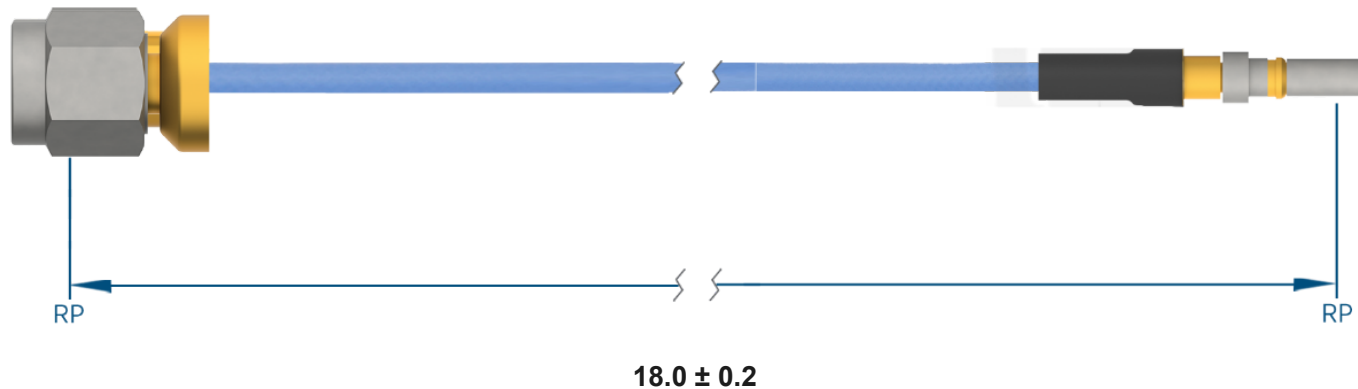

PRODUCT DATA DRAWING

**MATERIAL**

CONNECTORS: SMA Low Profile Male (2911-61000)
 VITA 67.3 SMPS Male Plug-In Contact (SF3811-60059)

CABLE: Ø.085 Flexible Coax

SHRINK TUBING: M23053/5

PERFORMANCE

IMPEDANCE: 50 Ohms

FREQ. RANGE: DC to 18 GHz

VSWR: 1.3:1 Max, DC to 18.0 GHz
 1.5:1 Max, 18.0 + GHz

INSERTION LOSS: 1.78 dB Max

NOTES

1. See individual data drawings for connector specifications
2. Dimensions shown are in inches

TITLE:

SMA Low Profile Male to VITA 67.3 SMPS Male Plug-In
 Contact 18" Cable Assembly for Ø.085 Flexible Coax

DWG. NO.

MSLPSMA-085-MV67.3SMPS-180

DRAWN

2022-10-17 15:44:13