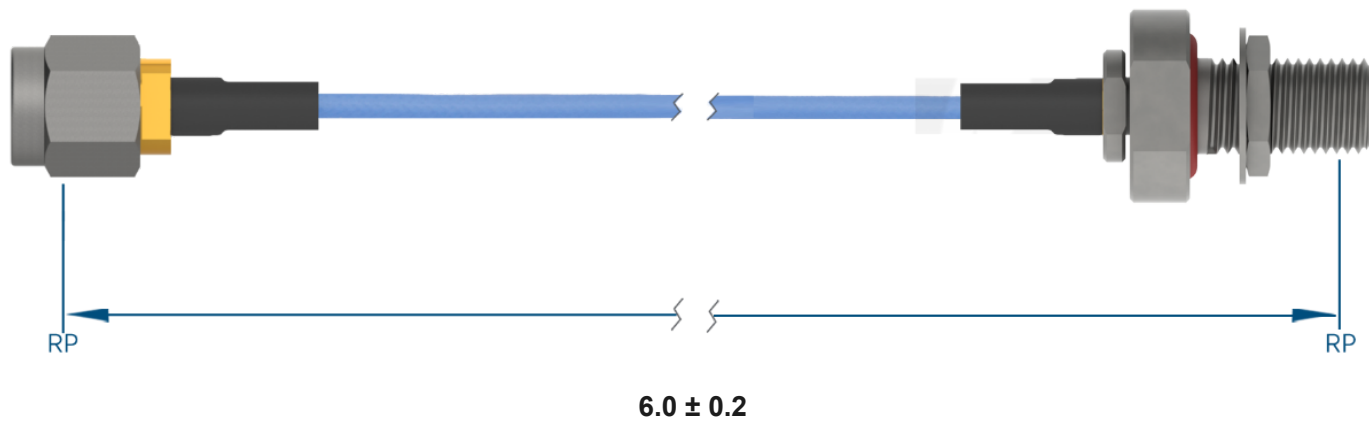

PRODUCT DATA DRAWING

**MATERIAL**

CONNECTORS: SMA Straight Male (SF2911-60172)
 SMA Bulkhead Female (2944-6001)

CABLE: Ø.047 Flexible Coax

SHRINK TUBING: M23053/5

PERFORMANCE

IMPEDANCE: 50 Ohms

FREQ. RANGE: DC to 18 GHz

VSWR: 1.4:1 Max, DC to 18.0 GHz
 1.6:1 Max, 18.0 + GHz

INSERTION LOSS: 1.30 dB Max

NOTES

1. See individual data drawings for connector specifications
2. Dimensions shown are in inches

TITLE:

SMA Straight Male to SMA Bulkhead Female 6" Cable
 Assembly for Ø.047 Flexible Coax