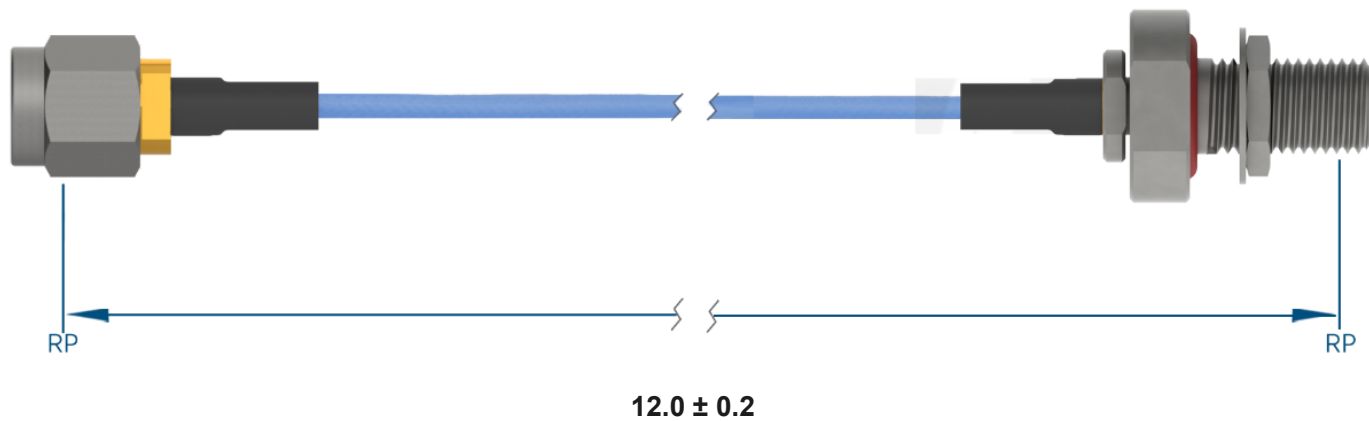

## PRODUCT DATA DRAWING

**MATERIAL**

CONNECTORS: SMA Straight Male (SF2911-60172)  
 SMA Bulkhead Female (2944-6001)

CABLE: Ø.047 Flexible Coax

SHRINK TUBING: M23053/5

**PERFORMANCE**

IMPEDANCE: 50 Ohms

FREQ. RANGE: DC to 18 GHz

VSWR: 1.3:1 Max, DC to 18.0 GHz  
 1.5:1 Max, 18.0 + GHz

INSERTION LOSS: 2.26 dB Max

**NOTES**

1. See individual data drawings for connector specifications
2. Dimensions shown are in inches

TITLE:

SMA Straight Male to SMA Bulkhead Female 12" Cable  
 Assembly for Ø.047 Flexible Coax