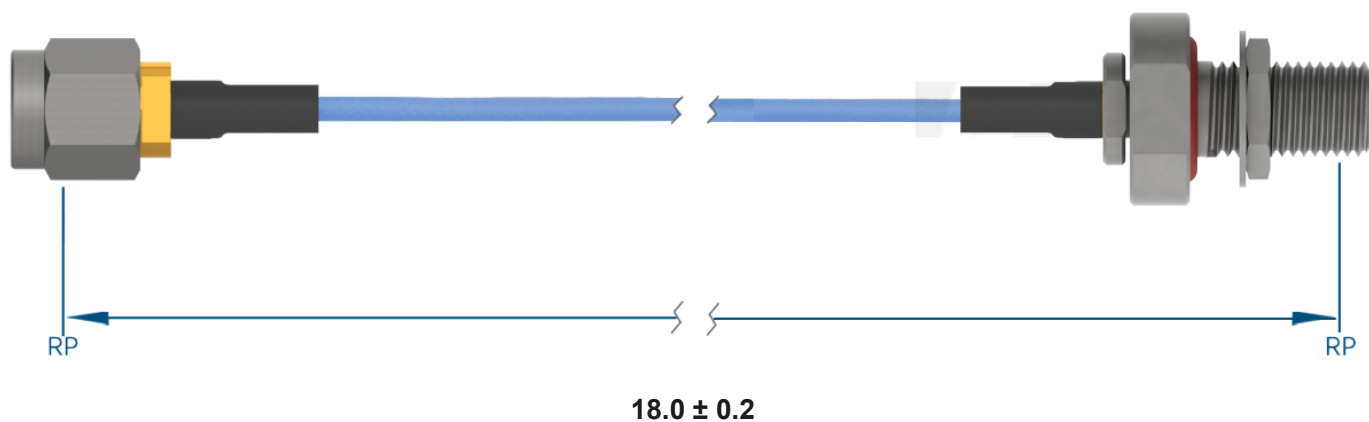

PRODUCT DATA DRAWING

**MATERIAL**

CONNECTORS: SMA Straight Male (SF2911-60172)
 SMA Bulkhead Female (2944-6001)

CABLE: Ø.047 Flexible Coax

SHRINK TUBING: M23053/5

PERFORMANCE

IMPEDANCE: 50 Ohms

FREQ. RANGE: DC to 18 GHz

VSWR: 1.3:1 Max, DC to 18.0 GHz
 1.5:1 Max, 18.0 + GHz

INSERTION LOSS: 3.22 dB Max

NOTES

1. See individual data drawings for connector specifications
2. Dimensions shown are in inches

TITLE:

SMA Straight Male to SMA Bulkhead Female 18" Cable
 Assembly for Ø.047 Flexible Coax