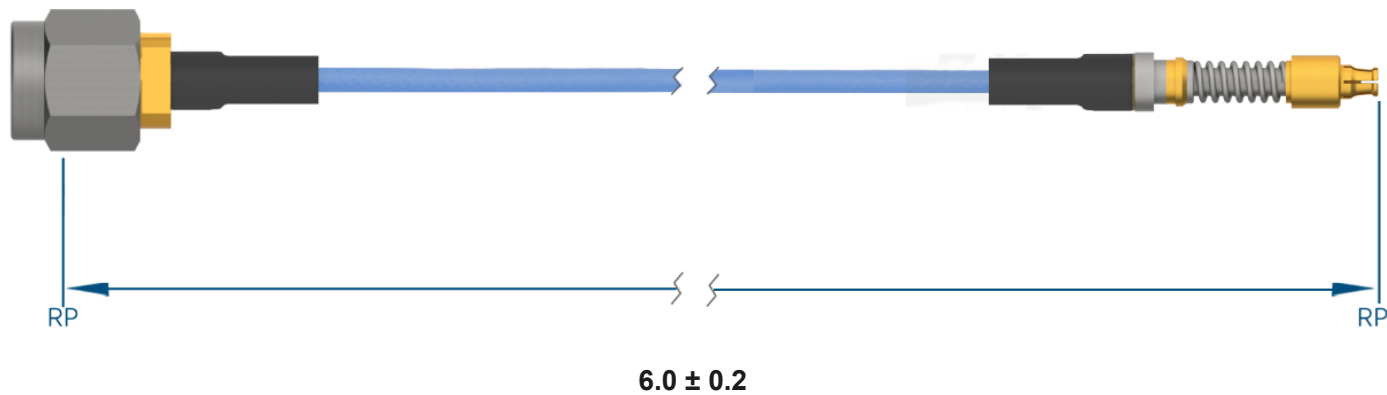

PRODUCT DATA DRAWING

**MATERIAL**

CONNECTORS: SMA Straight Male (SF2911-60172)
 VITA 67.3 SMPS Female Backplane Contact (3821-40023)

CABLE: Ø.047 Flexible Coax

SHRINK TUBING: M23053/5

PERFORMANCE

IMPEDANCE: 50 Ohms

FREQ. RANGE: DC to 18 GHz

VSWR: 1.4:1 Max, DC to 18.0 GHz
 1.6:1 Max, 18.0 + GHz

INSERTION LOSS: 1.30 dB Max

NOTES

1. See individual data drawings for connector specifications
2. Dimensions shown are in inches

TITLE:

SMA Straight Male to VITA 67.3 SMPS Female
 Backplane Contact 6" Cable Assembly for Ø.047
 Flexible Coax

DWG. NO.

MSSMA-047-FV67.3SMPS-060

DRAWN

2022-10-17 15:27:43