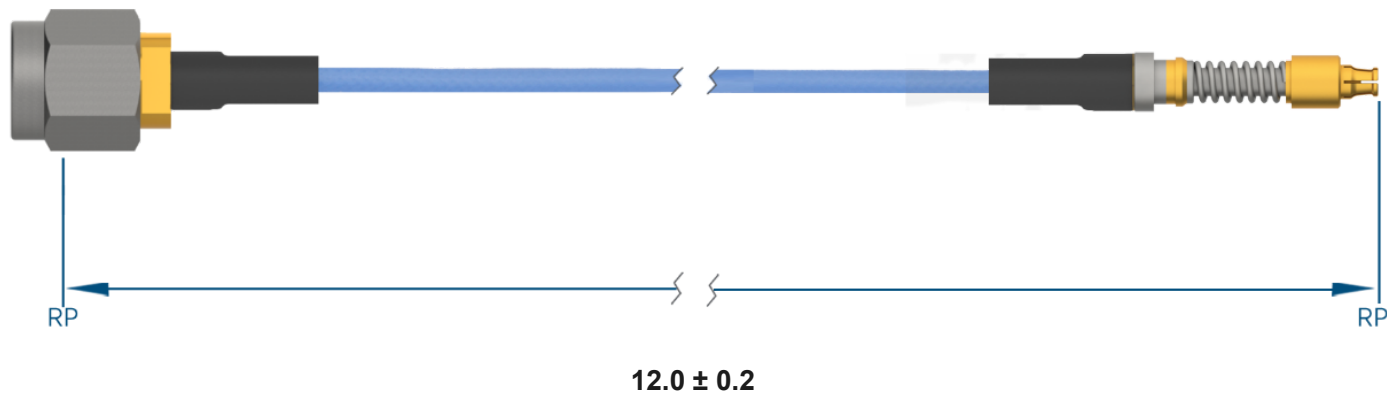

PRODUCT DATA DRAWING

**MATERIAL**

CONNECTORS: SMA Straight Male (SF2911-60172)
 VITA 67.3 SMPS Female Backplane Contact (3821-40023)

CABLE: Ø.047 Flexible Coax

SHRINK TUBING: M23053/5

PERFORMANCE

IMPEDANCE: 50 Ohms

FREQ. RANGE: DC to 18 GHz

VSWR: 1.3:1 Max, DC to 18.0 GHz
 1.5:1 Max, 18.0 + GHz

INSERTION LOSS: 2.26 dB Max

NOTES

1. See individual data drawings for connector specifications
2. Dimensions shown are in inches

TITLE:

SMA Straight Male to VITA 67.3 SMPS Female
 Backplane Contact 12" Cable Assembly for Ø.047
 Flexible Coax

DWG. NO.

MSSMA-047-FV67.3SMPS-120

DRAWN

2022-10-17 15:27:04