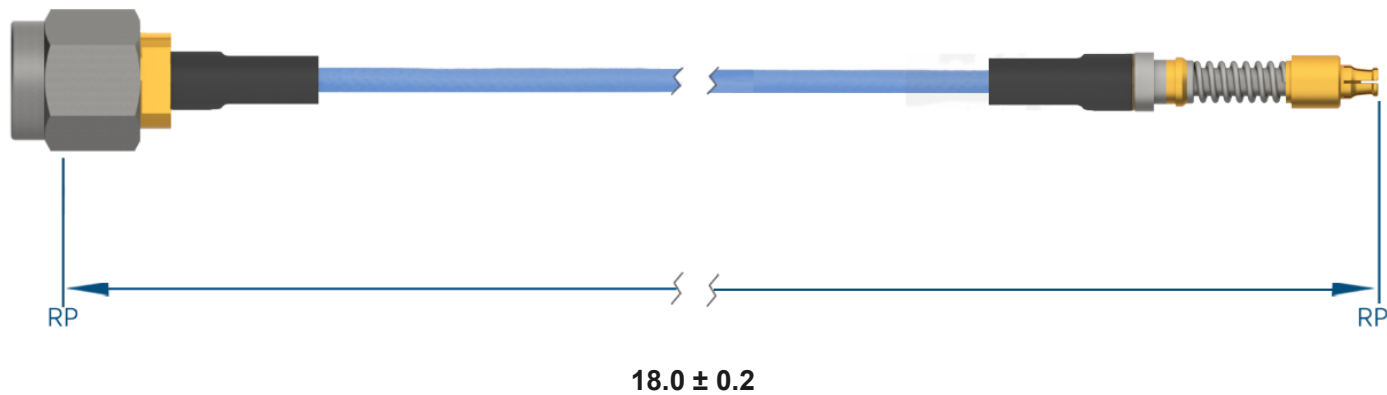

PRODUCT DATA DRAWING

**MATERIAL**

CONNECTORS: SMA Straight Male (SF2911-60172)
 VITA 67.3 SMPS Female Backplane Contact (3821-40023)

CABLE: Ø.047 Flexible Coax

SHRINK TUBING: M23053/5

PERFORMANCE

IMPEDANCE: 50 Ohms

FREQ. RANGE: DC to 18 GHz

VSWR: 1.3:1 Max, DC to 18.0 GHz
 1.5:1 Max, 18.0 + GHz

INSERTION LOSS: 3.22 dB Max

NOTES

1. See individual data drawings for connector specifications
2. Dimensions shown are in inches

TITLE:

SMA Straight Male to VITA 67.3 SMPS Female
 Backplane Contact 18" Cable Assembly for Ø.047
 Flexible Coax

DWG. NO.

MSSMA-047-FV67.3SMPS-180

DRAWN

2022-10-17 15:24:30