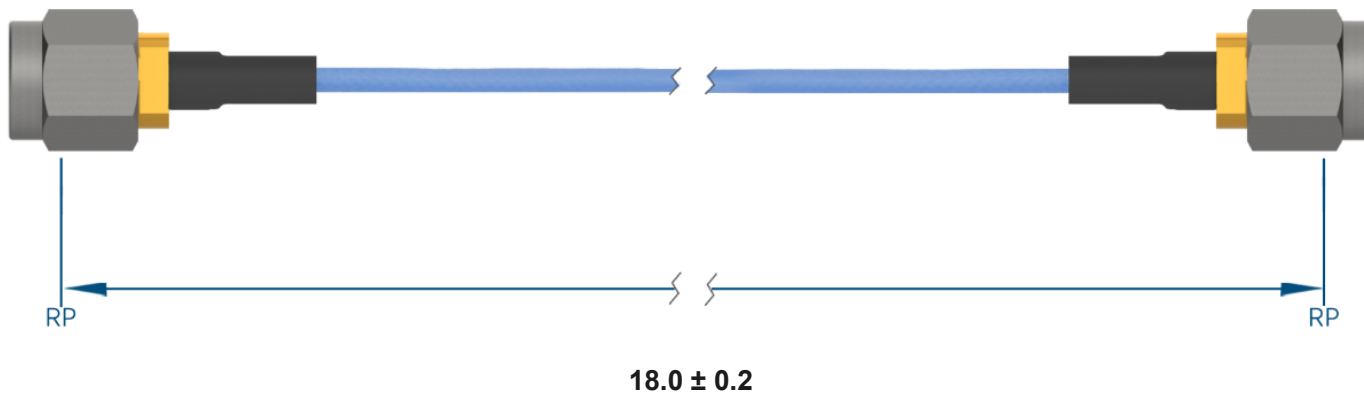

## PRODUCT DATA DRAWING

**MATERIAL**

CONNECTORS: SMA Straight Male (SF2911-60172)  
 SMA Straight Male (SF2911-60172)

CABLE: Ø.047 Flexible Coax

SHRINK TUBING: M23053/5

**PERFORMANCE**

IMPEDANCE: 50 Ohms

FREQ. RANGE: DC to 18 GHz

VSWR: 1.3:1 Max, DC to 18.0 GHz  
 1.5:1 Max, 18.0 + GHz

INSERTION LOSS: 3.22 dB Max

**NOTES**

1. See individual data drawings for connector specifications
2. Dimensions shown are in inches

## TITLE:

SMA Straight Male to SMA Straight Male 18" Cable  
 Assembly for Ø.047 Flexible Coax