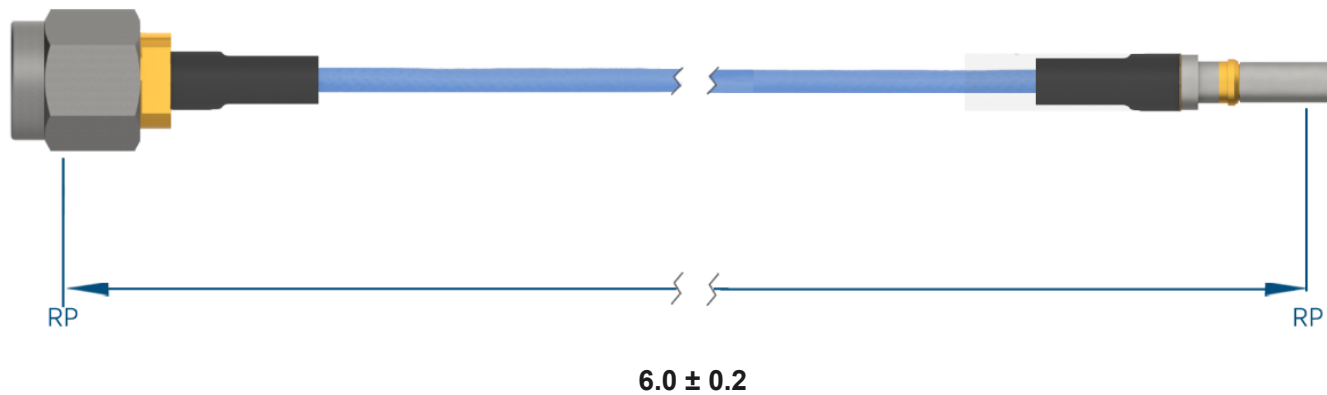

## PRODUCT DATA DRAWING

**MATERIAL**

CONNECTORS: SMA Straight Male (SF2911-60172)  
 VITA 67.3 SMPS Male Plug-In Contact (SF3811-60060)

CABLE: Ø.047 Flexible Coax

SHRINK TUBING: M23053/5

**PERFORMANCE**

IMPEDANCE: 50 Ohms

FREQ. RANGE: DC to 18 GHz

VSWR: 1.4:1 Max, DC to 18.0 GHz  
 1.6:1 Max, 18.0 + GHz

INSERTION LOSS: 1.30 dB Max

**NOTES**

1. See individual data drawings for connector specifications
2. Dimensions shown are in inches

## TITLE:

SMA Straight Male to VITA 67.3 SMPS Male Plug-In  
 Contact 6" Cable Assembly for Ø.047 Flexible Coax