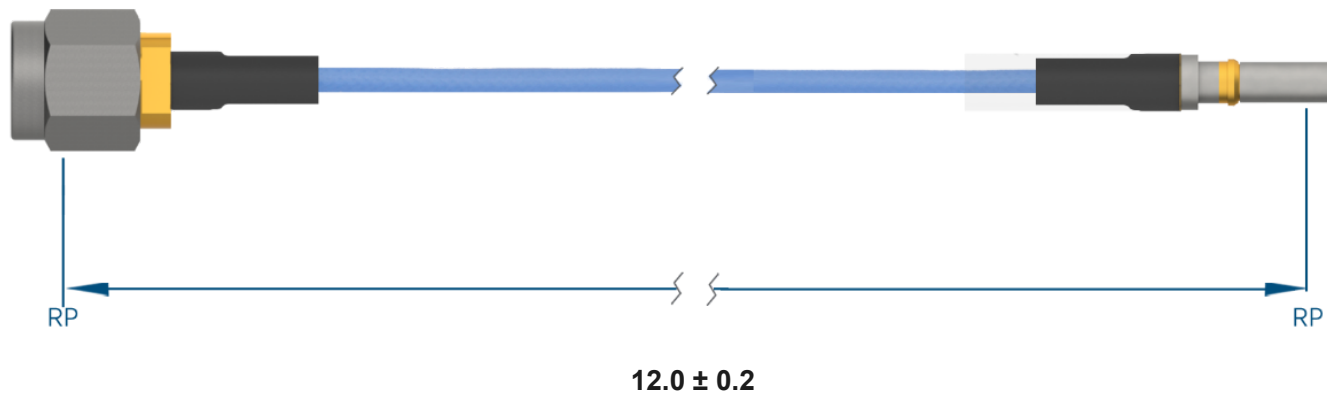

## PRODUCT DATA DRAWING

**MATERIAL**

CONNECTORS: SMA Straight Male (SF2911-60172)  
 VITA 67.3 SMPS Male Plug-In Contact (SF3811-60060)

CABLE: Ø.047 Flexible Coax

SHRINK TUBING: M23053/5

**PERFORMANCE**

IMPEDANCE: 50 Ohms

FREQ. RANGE: DC to 18 GHz

VSWR: 1.3:1 Max, DC to 18.0 GHz  
 1.5:1 Max, 18.0 + GHz

INSERTION LOSS: 2.26 dB Max

**NOTES**

1. See individual data drawings for connector specifications
2. Dimensions shown are in inches

## TITLE:

SMA Straight Male to VITA 67.3 SMPS Male Plug-In  
 Contact 12" Cable Assembly for Ø.047 Flexible Coax